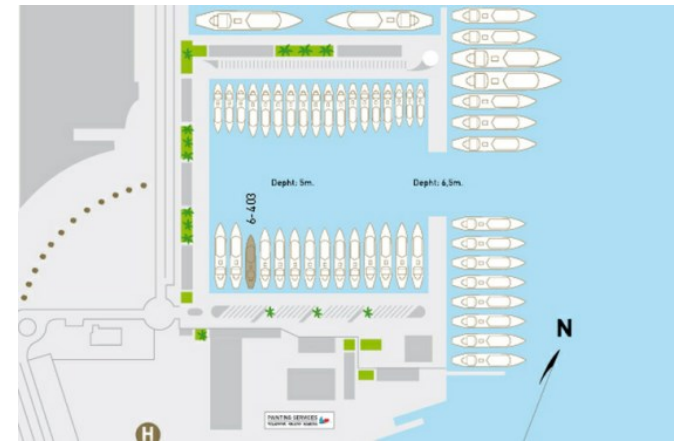

VILANOVA GRAND MARINA BERTH 6-403

VILANOVA GRAND MARINA BERTH 6-403

SPECIFICATION.

Asking price
EUR 725,000

Lease duration
until 2040

Maximum length
35m (114.8ft)

Maximum beam
9m (29.5ft)

Berth number
6-403

Port name and location
Vilanova Grand Marina, Barcelona, Spain

[View berth on website](#)

VILANOVA GRAND MARINA BERTH 6-403

OVERVIEW.

Key features

49 moorings for super and megayachts

Largest dock: 130m

Strategic location in Europe

Commercial facilities

Dock masters

Changing rooms

Sail lockers

Painting shed

Workshops

Captain's office

Harbour master office