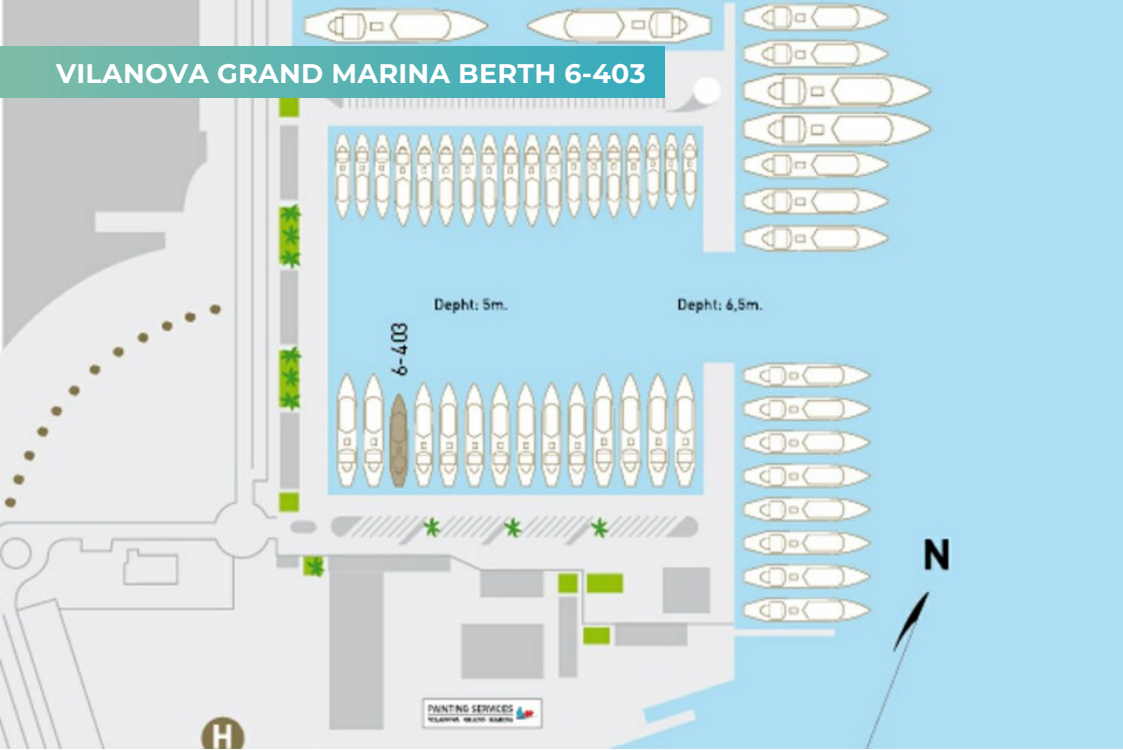

VILANOVA GRAND MARINA BERTH 6-403

VILANOVA GRAND MARINA BERTH 6-403

SPECIFICATION.

Asking price
EUR 725,000

Lease duration
until 2040

Maximum length
35m (114.8ft)

Maximum beam
9m (29.5ft)

Berth number
6-403

Port name and location
Vilanova Grand Marina, Barcelona, Spain

[View berth on website](#)

VILANOVA GRAND MARINA BERTH 6-403

OVERVIEW.

Key features

49 moorings for super and megayachts

Largest dock: 130m

Strategic location in Europe