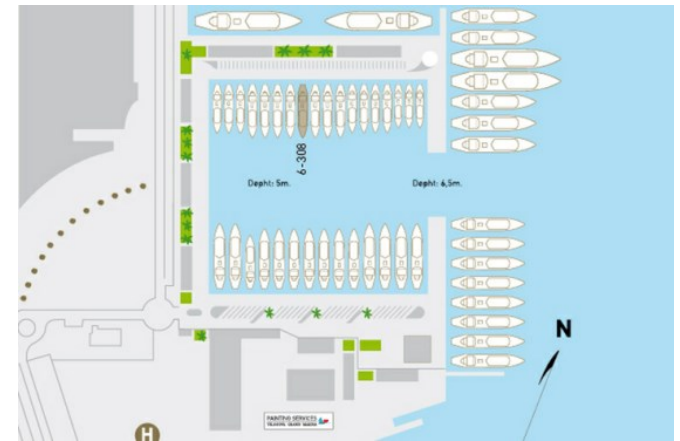

VILANOVA GRAND MARINA BERTH 6-308

VILANOVA GRAND MARINA BERTH 6-308

SPECIFICATION.

Asking price
EUR 730,000

Lease duration
until 2040

Maximum length
35m (114.8ft)

Maximum beam
9m (29.5ft)

Berth number
6-308

Port name and location
Vilanova Grand Marina, Barcelona, Spain

[View berth on website](#)

VILANOVA GRAND MARINA BERTH 6-308

OVERVIEW.

Key features

49 moorings for super and megayachts

Largest dock: 130m

Strategic location in Europe

Commercial facilities

Dock masters

Changing rooms

Sail lockers

Painting shed

Workshops

Captain's office

Harbour master office