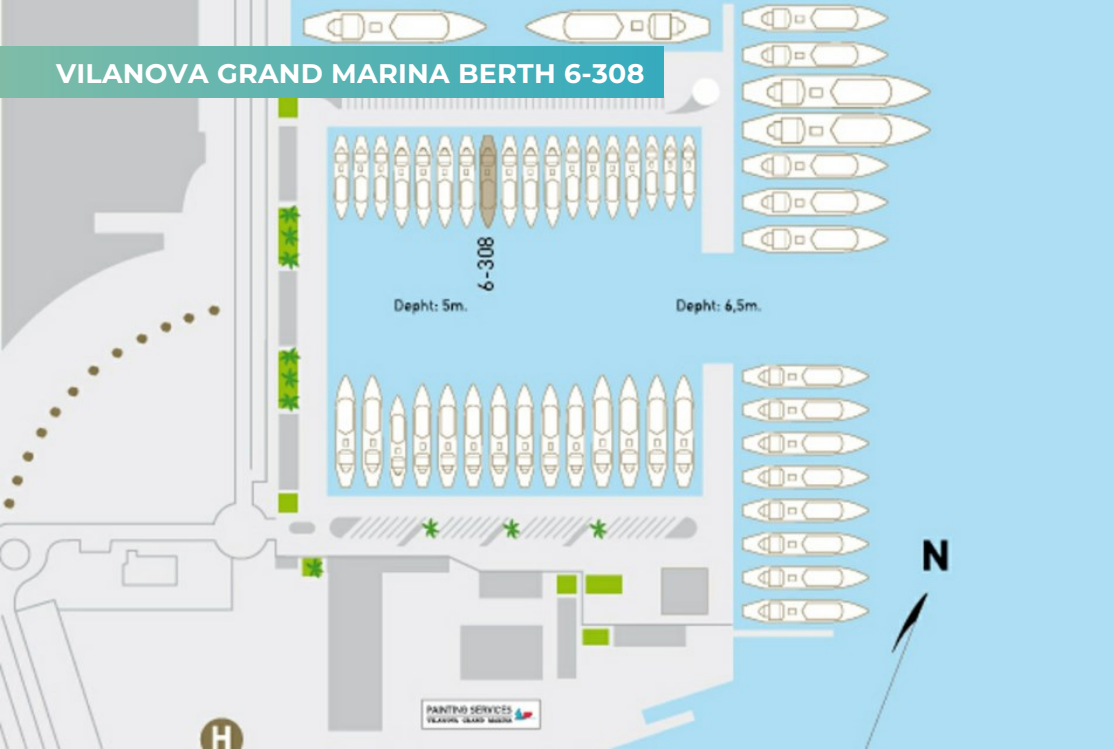

VILANOVA GRAND MARINA BERTH 6-308

VILANOVA GRAND MARINA BERTH 6-308

SPECIFICATION.

Asking price
EUR 730,000

Lease duration
until 2040

Maximum length
35m (114.8ft)

Maximum beam
9m (29.5ft)

Berth number
6-308

Port name and location
Vilanova Grand Marina, Barcelona, Spain

[View berth on website](#)

VILANOVA GRAND MARINA BERTH 6-308

OVERVIEW.

Key features

49 moorings for super and megayachts

Largest dock: 130m

Strategic location in Europe