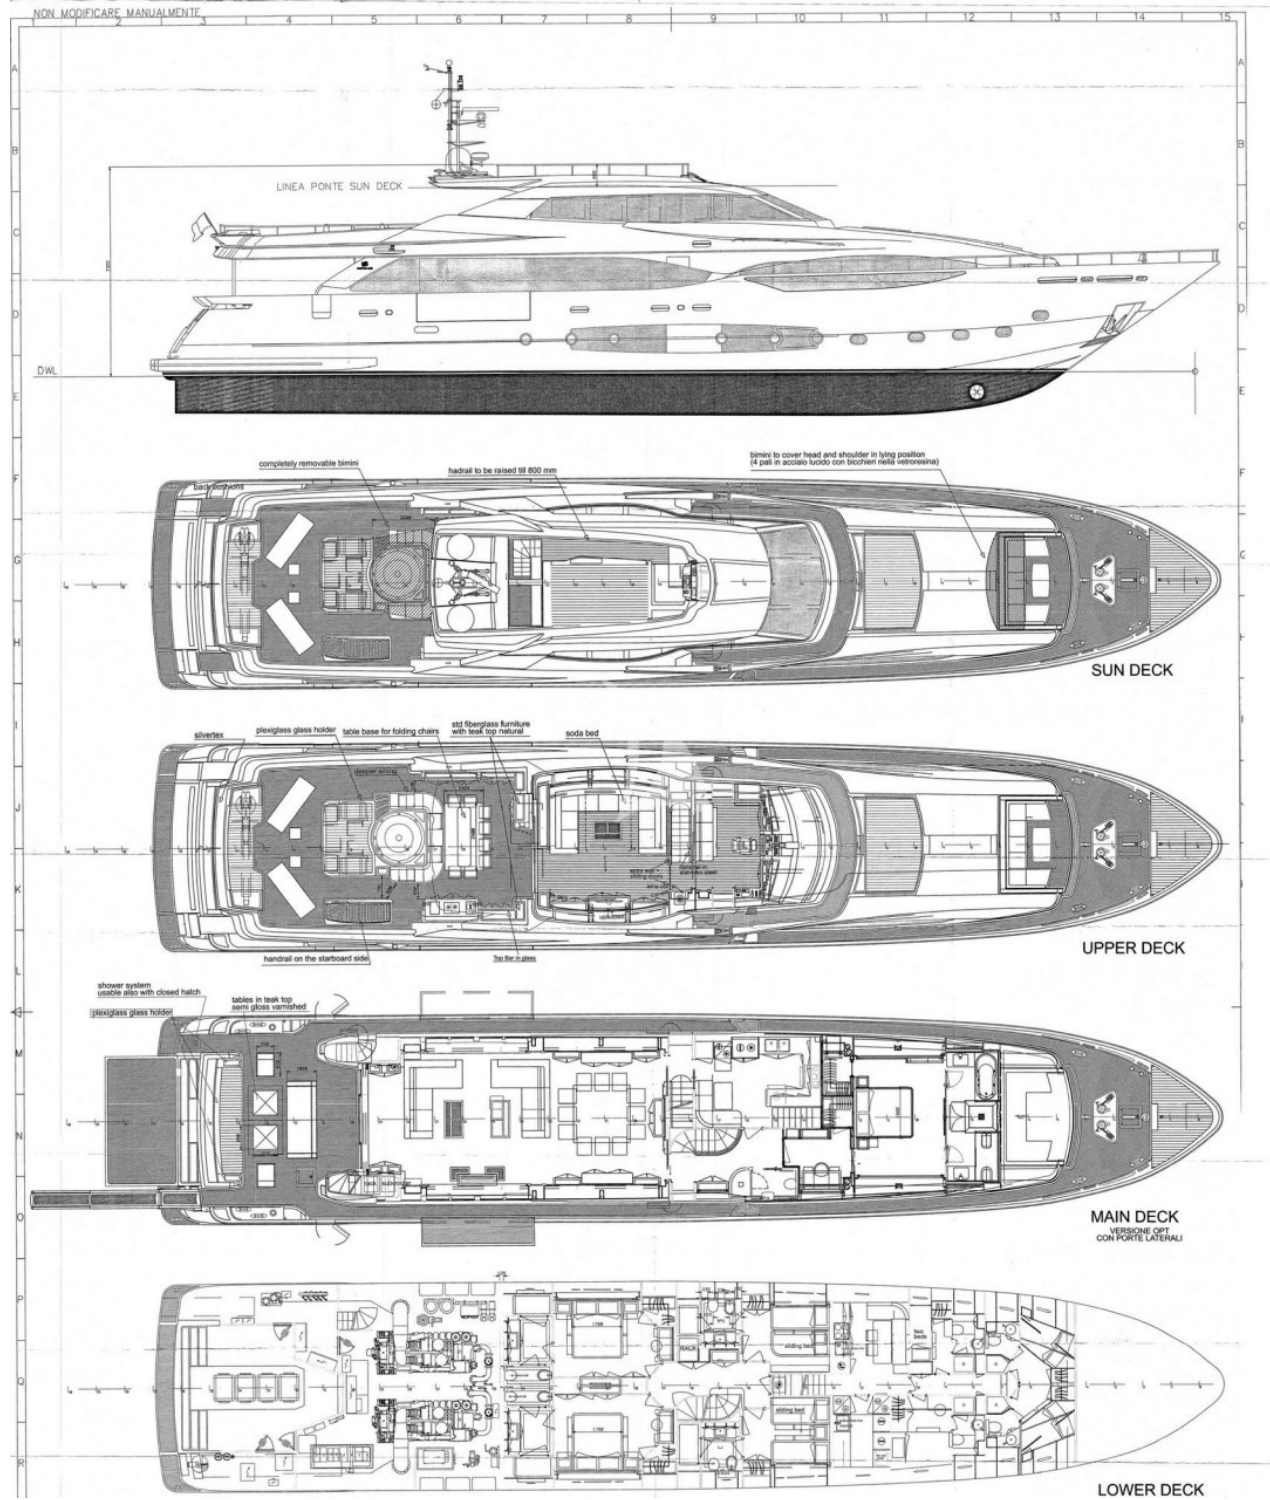

THALYSSA

Deck plans