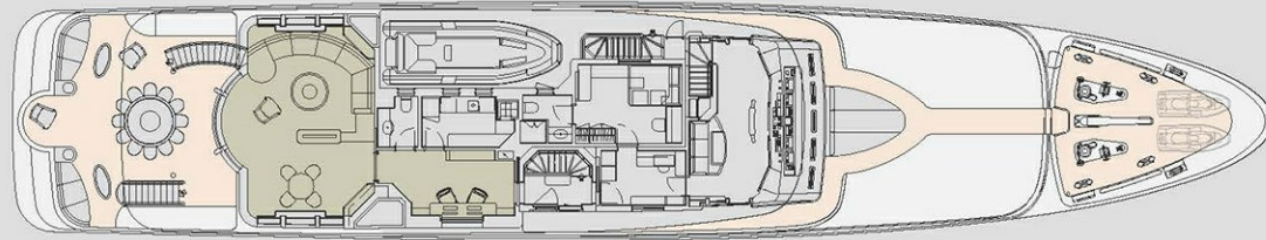

UPPER DECK

LOWER DECK

Living Areas

Master Suite

VIP Cabin

Guest Cabins

Gym

Jacuzzi