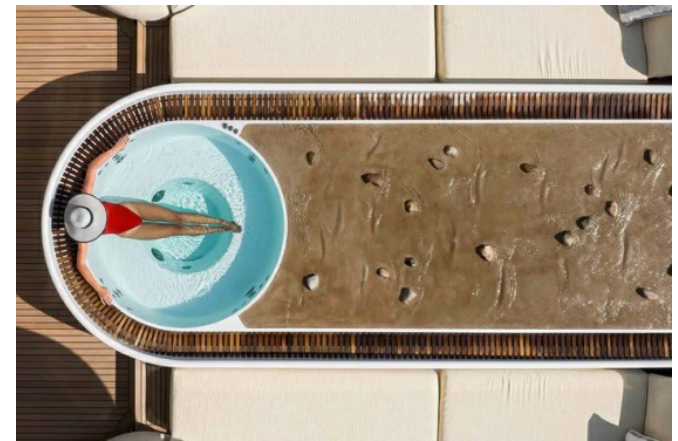

SYMPHONY

SPECIFICATIONS.

Longueur
101,5m

Chantier
**2015 (refitted 2022), Feadship, Royal Van Lent,
The Netherlands**

Designer d'intérieur
Zuretti Design

Largeur
14,1m

Tirant d'eau
4,1m

Tonnage brut
3 000

Vitesse de croisière
15 knots

Vitesse maximale
22 knots

Moteurs
4 x 3 432hp MTU

Invités
16

Nb de cabines invités
8 (6 x double, 2 x double/twin)

Équipage
33

Note

Fully licensed for charters in Spanish waters.

[Voir le yacht sur le site](#)