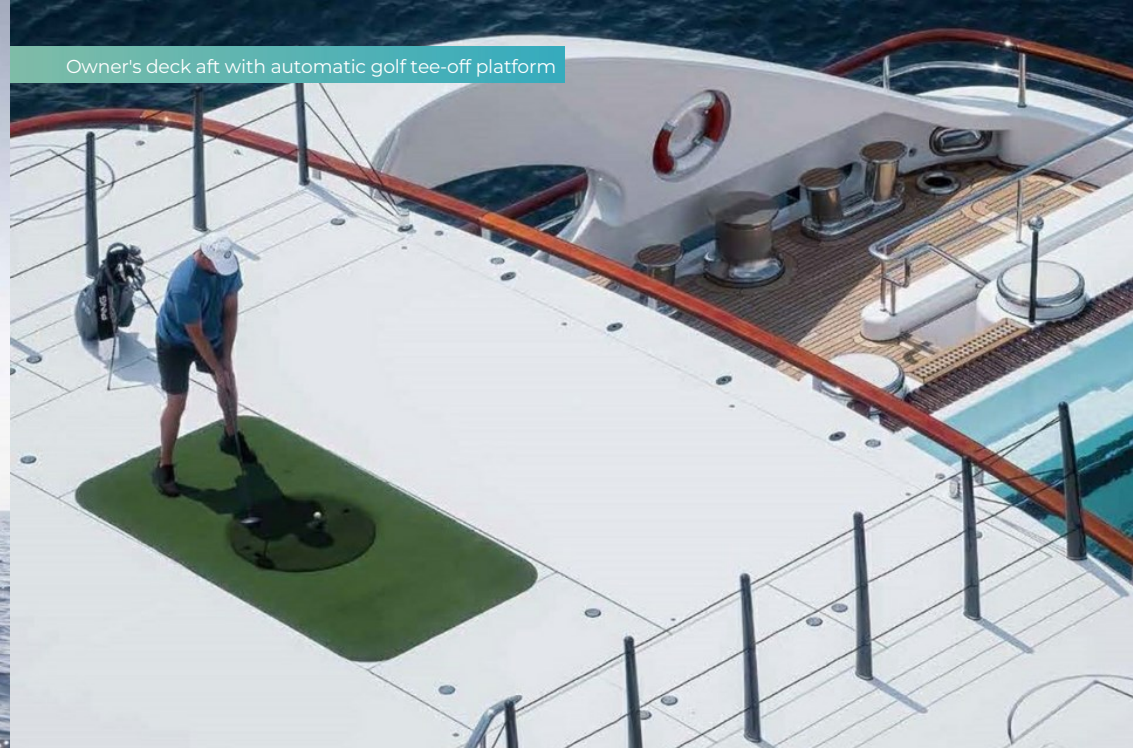

Private sauna on owner's deck

Fully equipped gym

Helipad

Can accommodate up to 16 guests

Elevator serving lower to sun decks

Jacuzzis on the sun deck and owner's deck

Zero speed stabilisers to reduce any rolling motion while at anchor

SYMPHONY

Sun deck jacuzzi

Refreshments

Waterslide

Owner's deck aft with automatic golf tee-off platform

SYMPHONY

Bridge deck aft outdoor cinema

Owner's deck forward private terrace