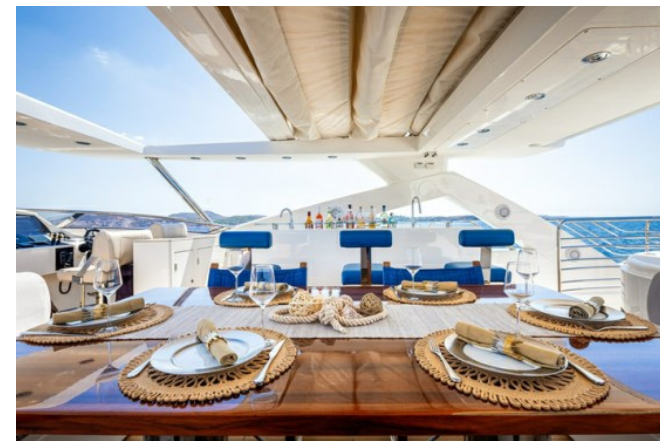

SOLARIS

SPECIFICATIONS.

Prix demandé
EUR 3 295 000

Chantier
2012, Sunseeker, United Kingdom

Longueur
29,8m

Largeur
6,9m

Tirant d'eau
2,9m

Tonnage brut
113

Vitesse de croisière
25 knots

Vitesse maximale
28 knots

Pavillon
British Virgin Islands

Position
East Mediterranean

Designer extérieur
Sunseeker

Designer d'intérieur
Sunseeker

Construction
Hull - GRP, Superstructure - GRP, Deck - Teak

Invités
8

Cabines
4 (2 x double, 2 x twin)

Moteurs
2 x 2 640hp MTU

Propulsion
Twin screw diesel yacht

[Voir le yacht sur le site](#)