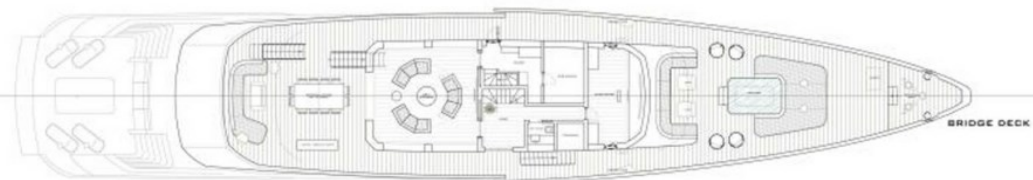

[Voir le yacht sur le site](#)

SLEEK 52

BURGESS

Discover the difference.
burgessyachts.com

SLEEK 52

SLEEK 52

APERÇU.

The Sleek 52 by Tureddi Yachts represents a new generation of long-range displacement motor yachts. With a length of 52 meters and a gross tonnage of 499 GT, this vessel combines contemporary exterior styling, excellent hydrodynamic efficiency, and ocean-grade engineering.

Constructed with a steel hull and aluminium superstructure, the Sleek 52 offers superior stability, generous internal volumes, and an autonomy of 4,500 nautical miles at 10 knots, making it ideal for transoceanic passages. Designed by 3-Studio (exterior and interior), the yacht blends luxury, practicality, and high-end technology in all departments.

Built to the latest RINA Class requirements and compliant with IMO/SOLAS safety standards where applicable, the Sleek 52 ensures safe, unrestricted navigation worldwide.

Principales caractéristiques

Full customizable layout & specifications