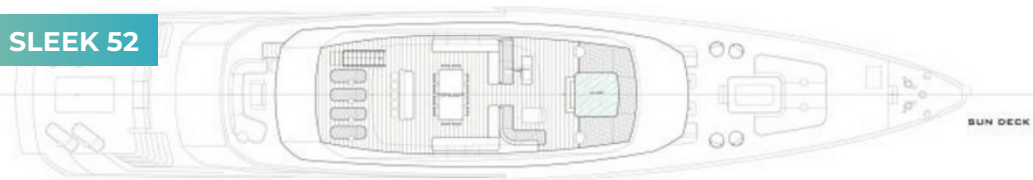

[Voir le yacht sur le site](#)

SLEEK 52

BURGESS

Discover the difference.
burgessyachts.com

SLEEK 52

SLEEK 52

APERÇU.

The Sleek 52 by Tureddi Yachts represents a new generation of long-range displacement motor yachts. With a length of 52 meters and a gross tonnage of 499 GT, this vessel combines contemporary exterior styling, excellent hydrodynamic efficiency, and ocean-grade engineering.

Constructed with a steel hull and aluminium superstructure, the Sleek 52 offers superior stability, generous internal volumes, and an autonomy of 4,500 nautical miles at 10 knots, making it ideal for transoceanic passages. Designed by 3-Studio (exterior and interior), the yacht blends luxury, practicality, and high-end technology in all departments.