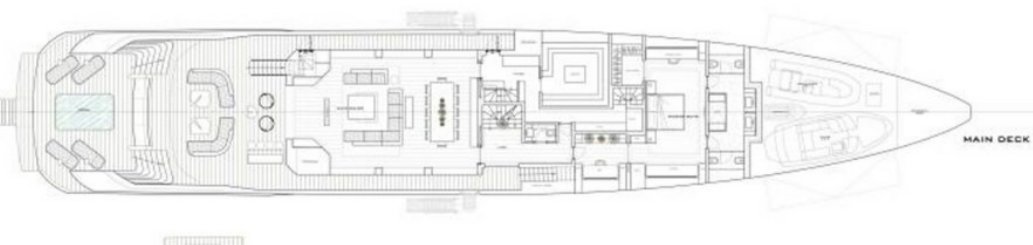

[Voir le yacht sur le site](#)

SLEEK 52

BURGESS

Discover the difference.
burgessyachts.com

SLEEK 52

SLEEK 52

APERÇU.

The Sleek 52 by Tureddi Yachts represents a new generation of long-range displacement motor yachts. With a length of 52 meters and a gross tonnage of 499 GT, this vessel combines contemporary exterior styling, excellent hydrodynamic efficiency, and ocean-grade engineering.

Constructed with a steel hull and aluminium superstructure, the Sleek 52 offers superior stability, generous internal volumes, and an autonomy of 4,500 nautical miles at 10 knots, making it ideal for transoceanic passages. Designed by 3-Studio (exterior and interior), the yacht blends luxury, practicality, and high-end technology in all departments.

Built to the latest RINA Class requirements and compliant with IMO/SOLAS safety standards where applicable, the Sleek 52 ensures safe, unrestricted navigation worldwide.

Principales caractéristiques

Full customizable layout & specifications