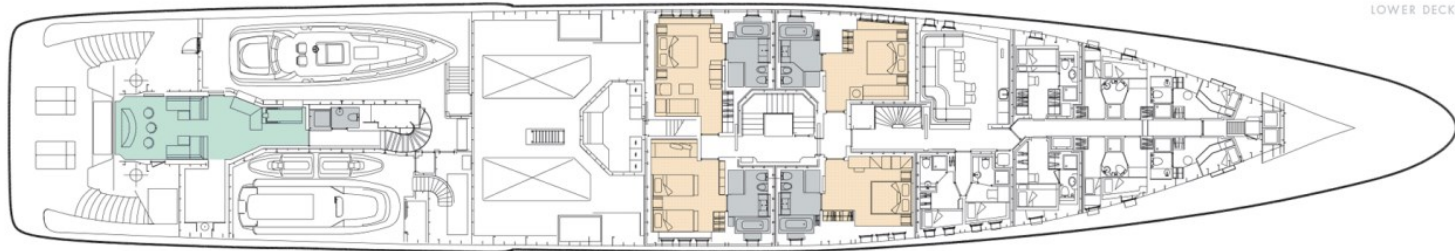

SUN DECK

BRIDGE DECK

FORE DECK

LOWER DECK

KEY

	DINING
	LOUNGES - EXTERIOR, INTERIOR, CINEMA
	MASTER SUITE
	GUEST ACCOMMODATION
	JACUZZI
	BATHROOMS
	GYM/SPA AND BEACH CLUB

BURGESS

WORLD CLASS.
WORLD WIDE.