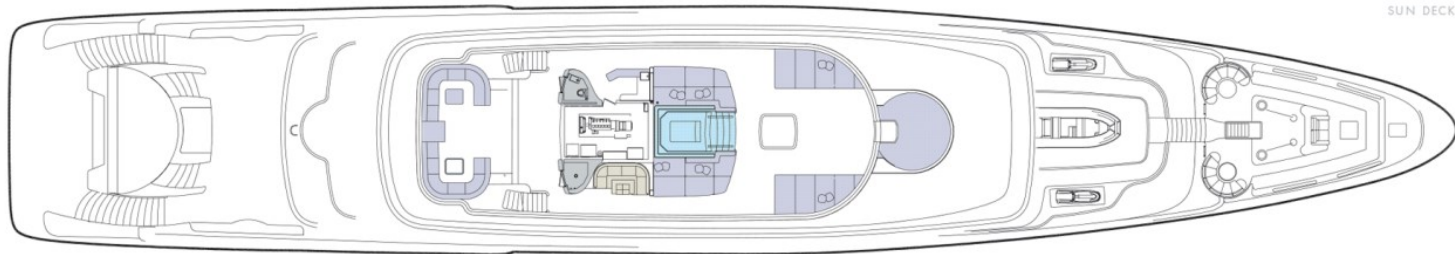

BRIDGE DECK

SUN DECK