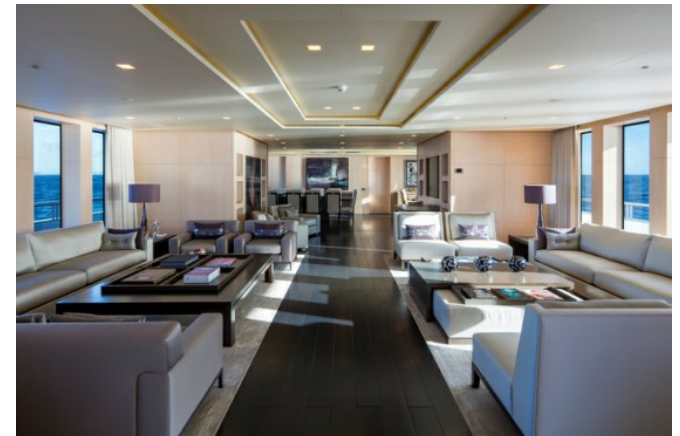

SIREN

SPECIFICATION.

Length
73.5m (241.2ft)

Built
2008 (refitted 2013), Nobiskrug, Germany

Interior designer
Newcruise

Beam
12.6m (41.3ft)

Draft
3.6m (11.8ft)

Gross tonnage
1,585

Cruising speed
14.5 knots

Maximum speed
17.1 knots

Fuel consumption at cruising speed
450 litres per hour

Engines
2 x 2,360hp MTU

Guests
12

No. of guest cabins
6 (5 x double, 1 x double/twin, 2 x additional berths)

Crew
18

Note

Not available for charter to US residents while in US waters.

[View yacht on website](#)

[Watch yacht video](#)