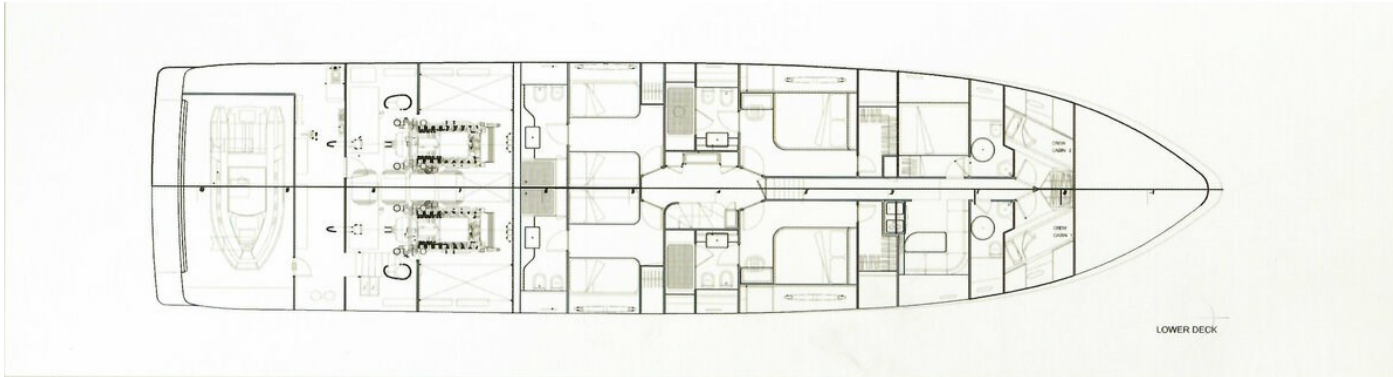

SEVEN S

Lower deck