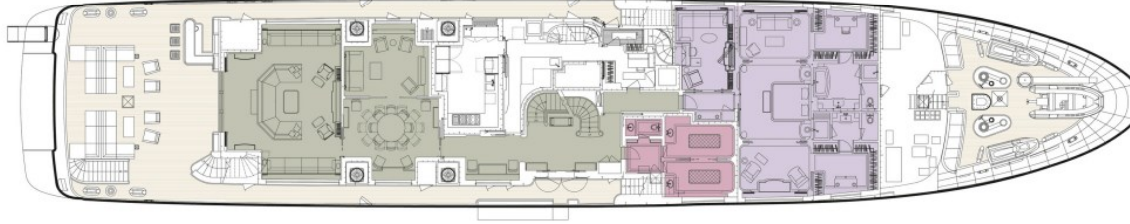

Key features

Superbly equipped gym with direct access to the sea for an al fresco workout with a view

Fully equipped massage room with two massage tables

Sun deck jacuzzi

Cosy library situated on the main deck - ideal for kids' playtime!

OBSERVATORY DECK

SUN DECK

UPPER DECK (BRIDGE)

MAIN DECK

LOWER DECK

- GYM
- JACUZZI
- TREATMENT ROOMS
- LIVING AREA
- GUEST CABINS
- MASTER SUITE

BURGESS

WORLD CLASS.
WORLD WIDE.