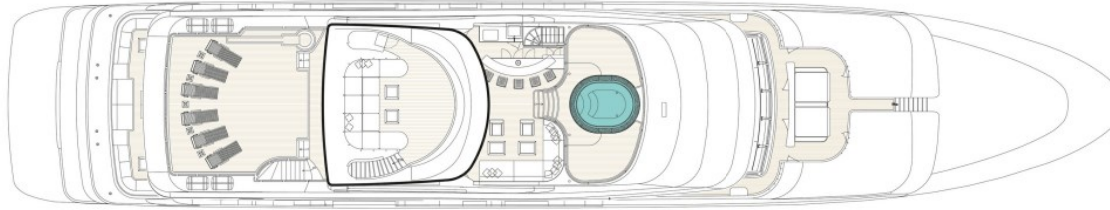

OBSERVATORY DECK