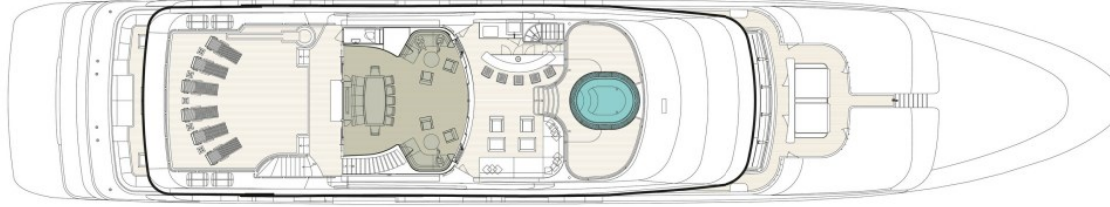

SUN DECK

- GYM
- JACUZZI
- TREATMENT ROOMS
- LIVING AREA
- GUEST CABINS
- MASTER SUITE