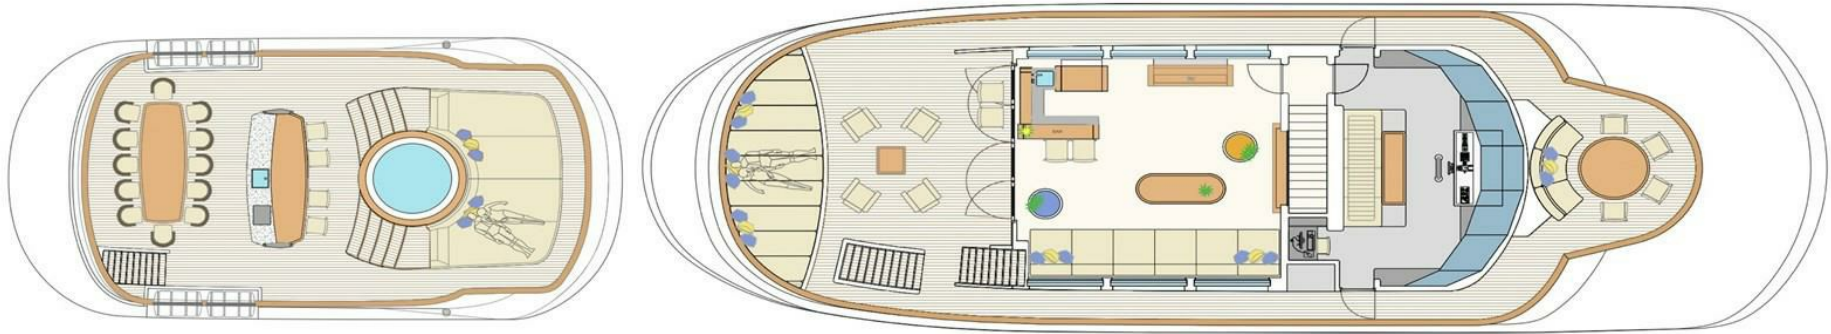

ROBBIE BOBBY

Sun deck and Bridge deck