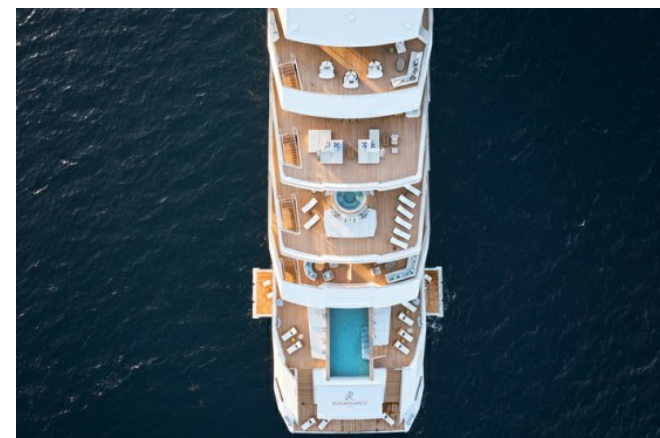

RENAISSANCE

SPÉCIFICATIONS.

Longueur
112m

Chantier
2023, Freire Shipyard, Spain

Designer d'intérieur
Bannenberg & Rowell Design

Largeur
18m

Tirant d'eau
5,4m

Tonnage brut
7 190

Vitesse de croisière
12 knots

Vitesse maximale
16 knots

Consommation de carburant en vitesse de croisière
1 125 litres par heure

Moteurs
5 x 2 468hp Caterpillar

Invités
36

Nb de cabines invités
19 (15 x double, 4 x double/twin)

Équipage
45

[Voir le yacht sur le site](#)

[Regarder la vidéo du yacht](#)