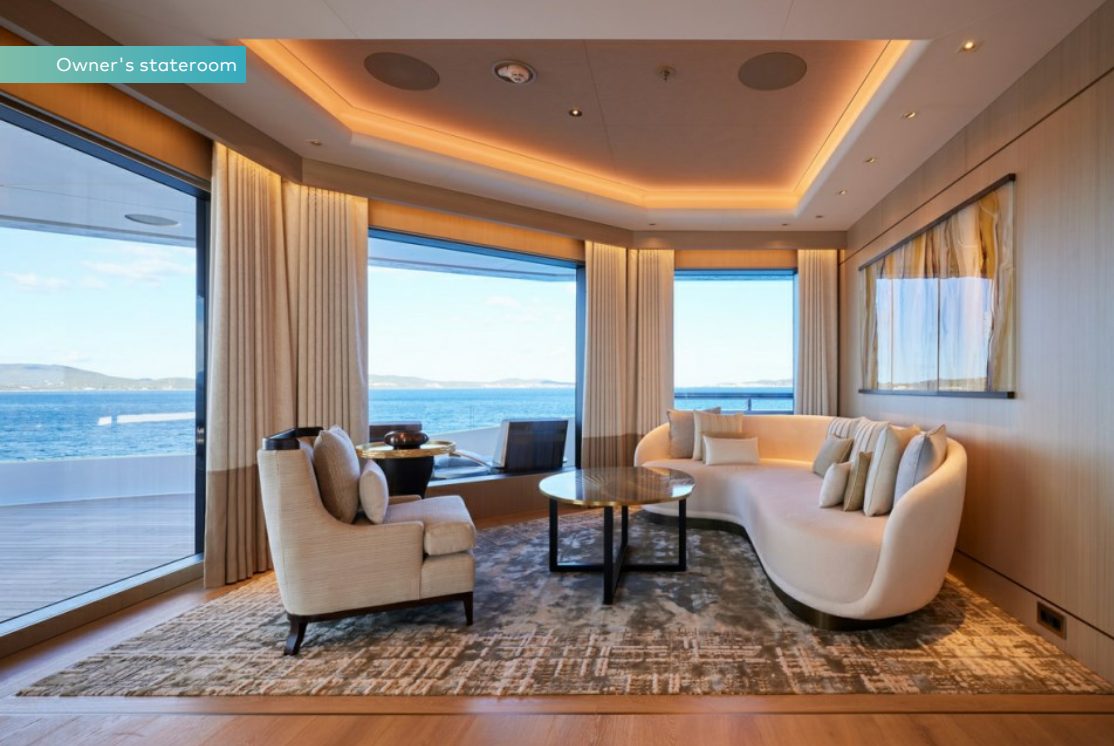

Owner's stateroom