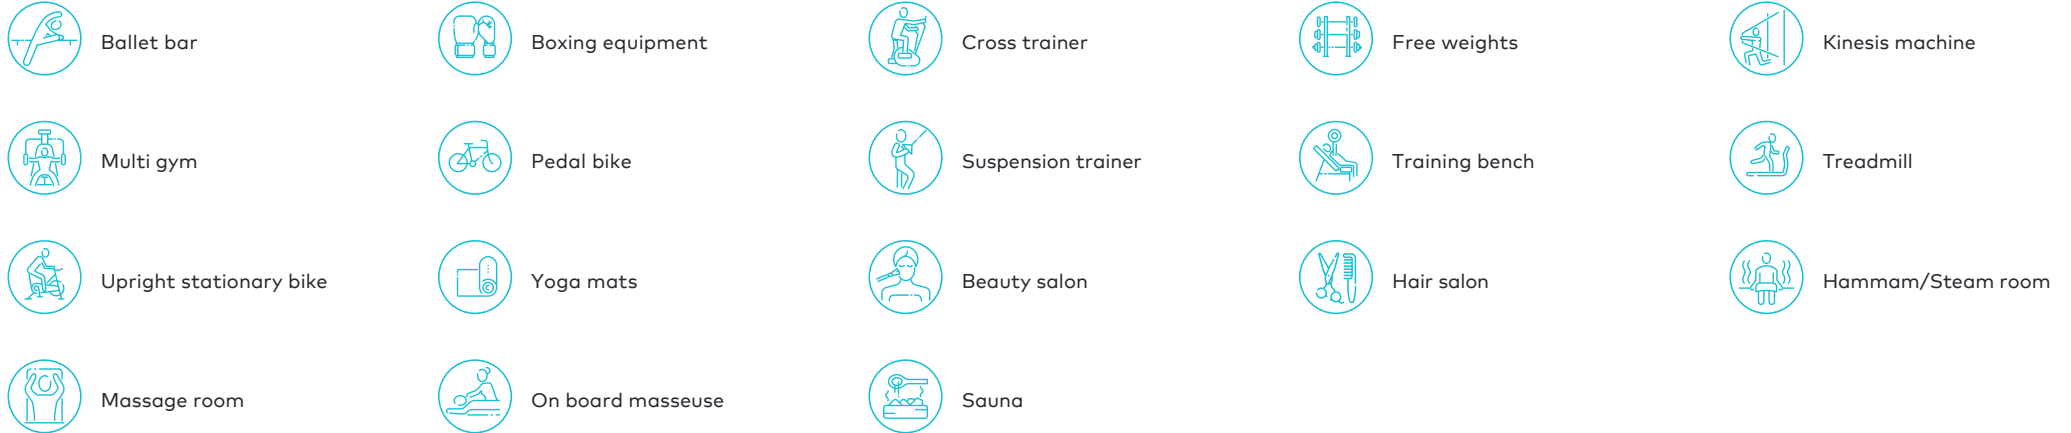

Waterskis

Inflatable tows

Fishing gear

Snorkelling gear

13m Cockwells limousine tender (enclosed) with 2 x 370hp engines | 13m Cockwells limousine tender (open) with 2 x 370hp engines | 10m Cockwells open beach landing tender with 2 x Yanmar 320hp engines | 7m Cockwells Air-Sport tender with 250hp engine | 6 x waverunners | 4 x stand up jetskis | 10 x SeaBobs | 8 x e-surfboards | 6 x stand up paddleboards | Windsurf sail | Wakeboards | Waterskis & tows | 4 x inflatable kayaks | 6 x waterbikes | Snorkelling gear | Fishing gear | Inflatable pool (6m x 5m) | Inflatable trampoline (6m) | Rendezvous diving only | Approved RYA training centre for personal watercraft | 12 x e-bikes | 4 x bikes

# Remise en forme & bien-être

Fitness centre on the spa deck with fully equipped gym | Ballet bar and mirror | Soft floor area | External yoga area | 2 x Life Fitness Elevation series 95C upright bikes | 3 x Life Fitness Elevation series 95T treadmills | 1 x Life Fitness IC7 group exercise bike | 2 x Life Fitness Arc trainers | 1 x Life Fitness Axiom series dual adjustable pulley | 1 x Life Fitness Signature Smith machine | 2 x Life Fitness Signature series multi-adjustable benches | 1 x Technogym Kinesis Personal | 4 x TRX | 6 x Pilates power rings | 2 x The Grid foam rollers | 2 x Physical Club core rollers | 6 x yoga mats | 1 x Escape training bag/punchbag | 3 x sets training gloves | 1 x curved hook and jab pads | 2 x Technogym wellness balls | 2 x Eleiko wooden technique bars | Range of dumbbells (2.5kg to 25kg) | 1 x Jordan Olympic disc with hand grips (200kg) | Power bands | Aerobic bands | Additional crew services offered: Personal training, boxing, massage/spa treatments, hairstyling