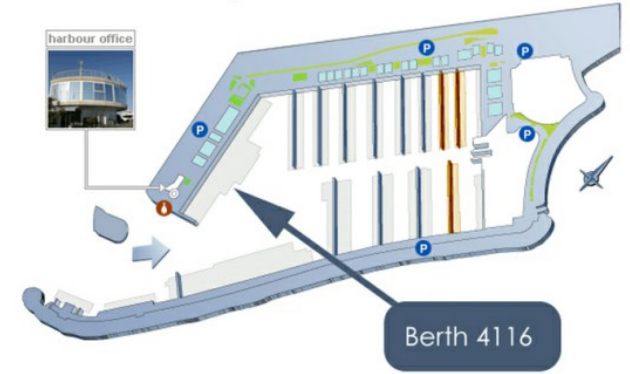

PORT CAMILLE RAYON BERTH 4116

PORT CAMILLE RAYON BERTH 4116

SPECIFICATION.

Asking price
EUR 1,500,000

Lease duration
until 2024

Maximum length
40m (131.2ft)

Maximum beam
10m (32.8ft)

Berth number
4116

Port name and location
Port Camille Rayon, Golfe Juan, France

[View berth on website](#)

Port Camille Rayon

Port Camille Rayon

PORT CAMILLE RAYON BERTH 4116

PORT CAMILLE RAYON BERTH 4116

OVERVIEW.

Built in 1989 to the east of the public port, the new Camille Rayon marina is completely dedicated to boating, especially for large yachts. Perfectly sheltered, very well equipped and ideally located between Cannes and Antibes, facing the Lerins Islands, the port was awarded the Blue Flag of European Ports.