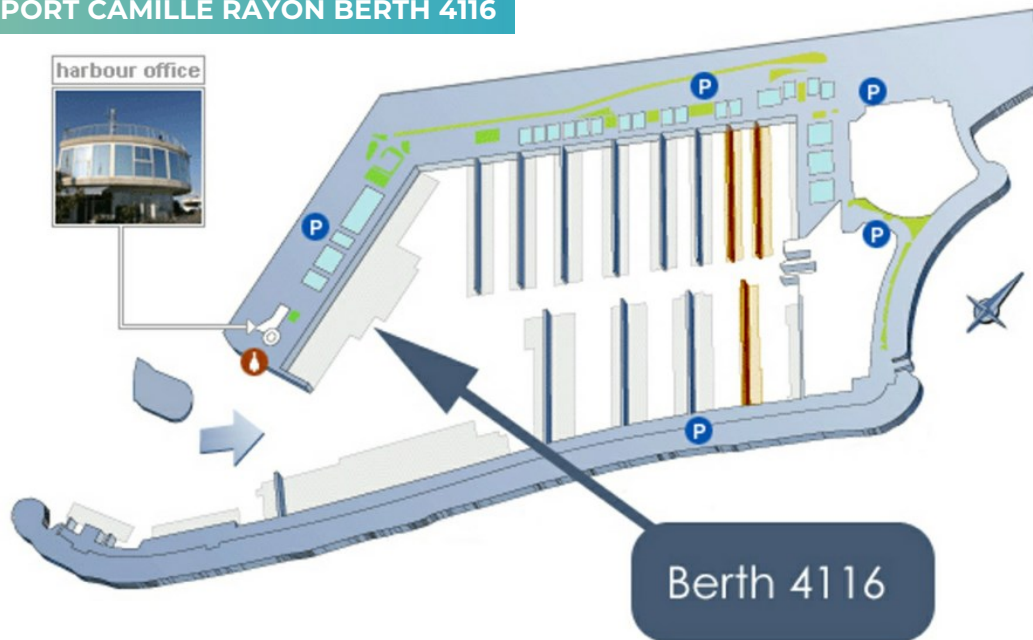

PORT CAMILLE RAYON BERTH 4116

PORT CAMILLE RAYON BERTH 4116

SPECIFICATION.

Asking price
EUR 1,500,000

Lease duration
until 2024

Maximum length
40m (131.2ft)

Maximum beam
10m (32.8ft)

Berth number
4116

Port name and location
Port Camille Rayon, Golfe Juan, France

[View berth on website](#)

Port Camille Rayon

Port Camille Rayon

PORT CAMILLE RAYON BERTH 4116

PORT CAMILLE RAYON BERTH 4116

OVERVIEW.

Built in 1989 to the east of the public port, the new Camille Rayon marina is completely dedicated to boating, especially for large yachts. Perfectly sheltered, very well equipped and ideally located between Cannes and Antibes, facing the Lerins Islands, the port was awarded the Blue Flag of European Ports.

Key features

Lease until July 2024

Central location in the port

'Blue pavilion label'

Two tenders for assistance

24 hour security

Ship Chandlers

BURGESS