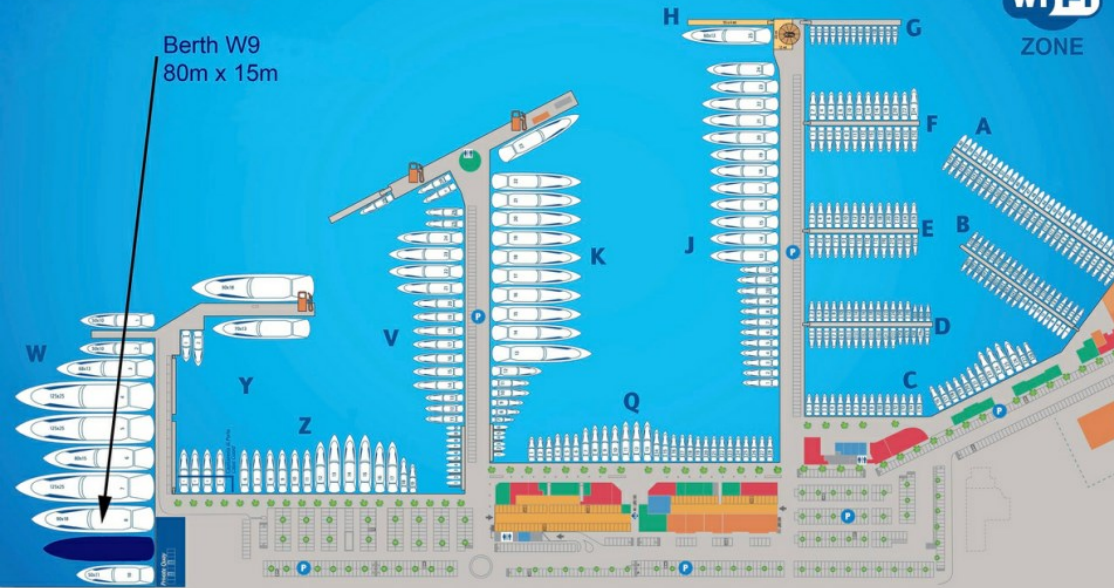

MARINA GENOVA AEROPORTO BERTH W9

MARINA GENOVA AEROPORTO BERTH W9

SPECIFICATION.

Asking price
EUR 3,800,000

Lease duration
until 2052

Maximum length
80m (262.5ft)

Maximum beam
15m (49.2ft)

Berth number
W9

Port name and location
Marina Genova Aeroporto, Genoa, Italy

Parking spaces
7

[View berth on website](#)

MARINA GENOVA

MARINA GENOVA AEROPORTO BERTH W9 TO

Berth W9
80m x 15m

OVERVIEW.

Key features