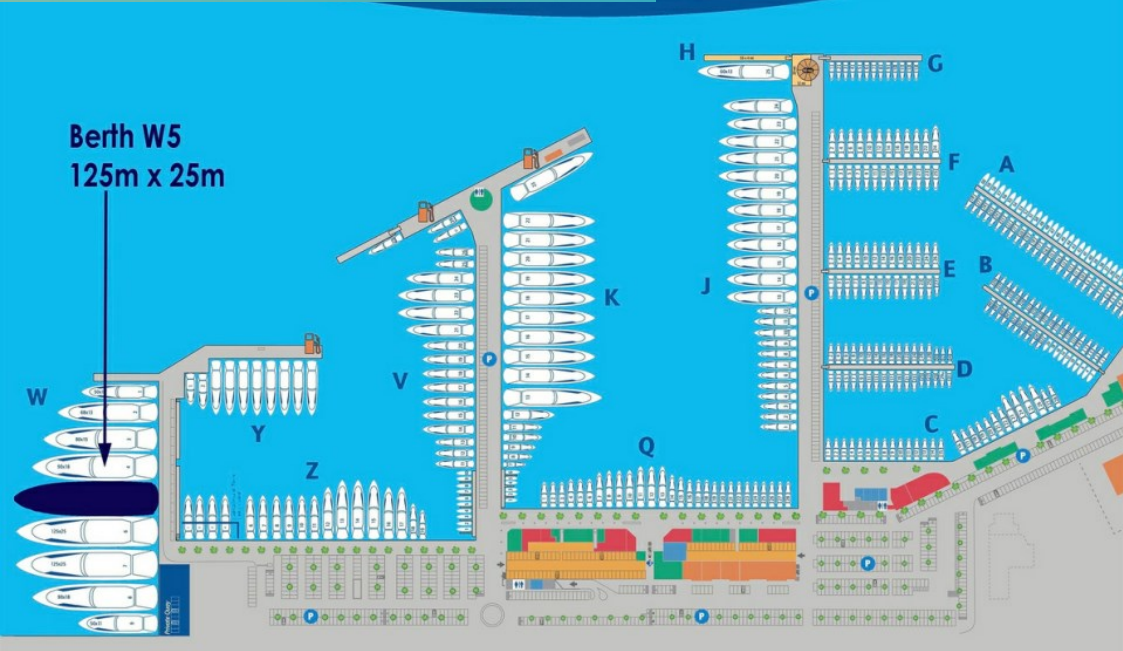

# MARINA GENOVA AEROPORTO BERTH W5

---

MARINA GENOVA AEROPORTO BERTH W5

# SPECIFICATION.

Asking price  
EUR 7,500,000 (Tax paid)

Lease duration  
until 2052

Maximum length  
125m (410.1ft)

Maximum beam  
25m (82ft)

Berth number  
W5

Port name and location  
Marina Genova Aeroporto, Genoa, Italy

Parking spaces  
10

[View berth on website](#)

# MARINA GENOVA

MARINA GENOVA AEROPORTO BERTH W5

TO