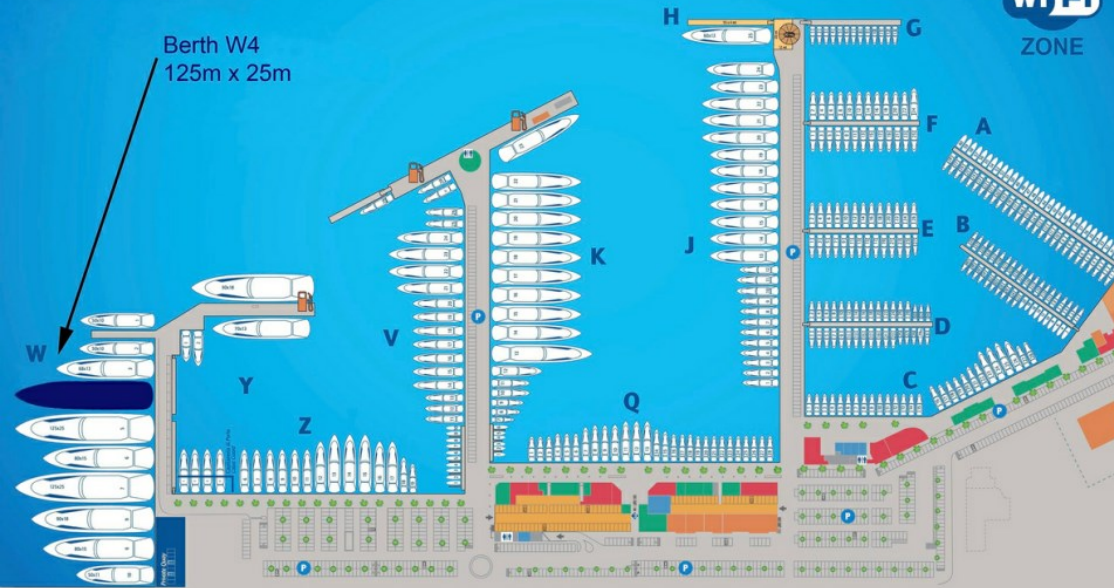

MARINA GENOVA AEROPORTO BERTH W4

MARINA GENOVA AEROPORTO BERTH W4

SPECIFICATION.

Asking price
EUR 11,500,000

Lease duration
until 2052

Maximum length
125m (410.1ft)

Maximum beam
25m (82ft)

Berth number
W4

Port name and location
Marina Genova Aeroporto, Genoa, Italy

Parking spaces
10

[View berth on website](#)

MARINA GENOVA

MARINA GENOVA AEROPORTO BERTH W4 TO

Berth W4
125m x 25m

OVERVIEW.

Key features