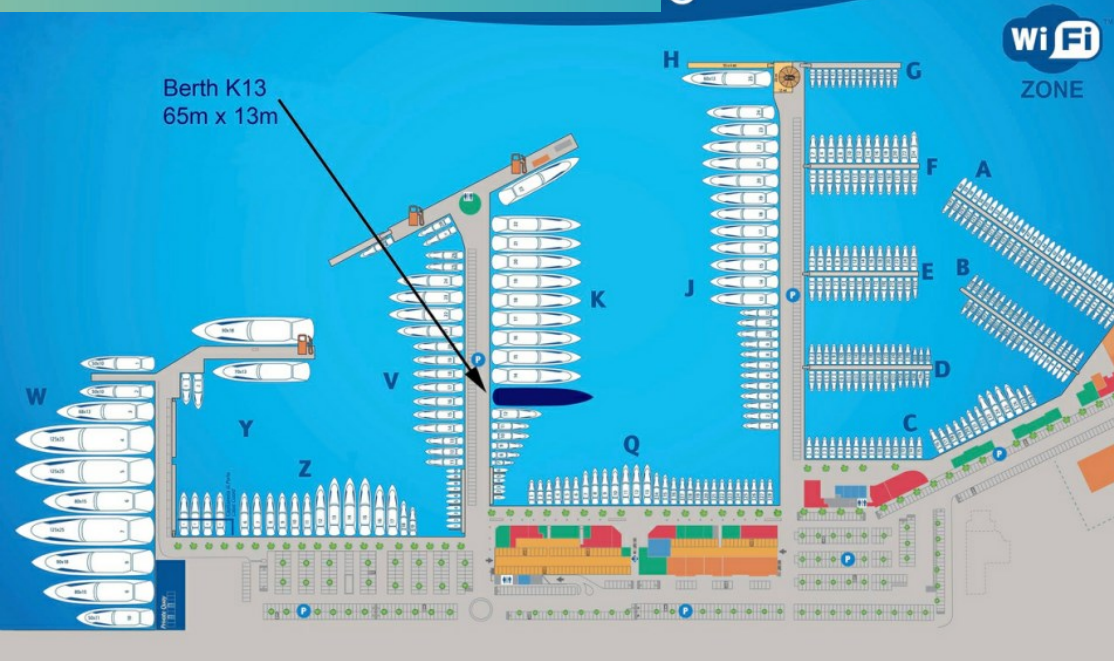

MARINA GENOVA AEROPORTO BERTH K13

MARINA GENOVA AEROPORTO BERTH K13

SPÉCIFICATIONS.

Prix demandé
EUR 2 500 000

Durée du bail
until 2052

Longueur maximale
65m

Largeur maximale
13m

Numéro de la place de port
K13

Nom du port et lieu
Marina Genova Aeroporto, Genoa, Italy

[Voir la place de port sur le site web](#)

MARINA GENOVA

MARINA GENOVA AEROPORTO BERTH K13

APERÇU.

Marina Genova Aeroporto boasts a strategic position, centralised with respect to the most beautiful places in the Mediterranean Sea, and easily accessible. Moments from Genoa, and easily reachable by car, thanks to the close proximity of the autostrada exit Genova Airport, with 1300 available parking spaces, boxes, and parking on the jetty; reachable from all major European Cities in an hour's flight time via the international airport of Genoa, Cristoforo Colombo (GOA).