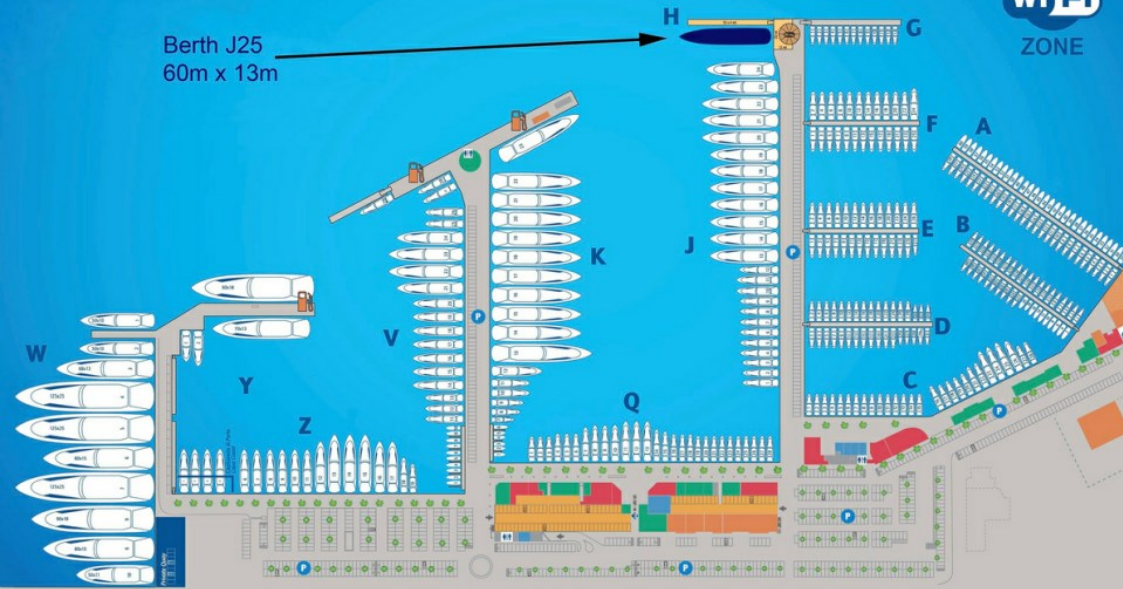

# MARINA GENOVA AEROPORTO BERTH J25

MARINA GENOVA AEROPORTO BERTH J25

# SPECIFICATION.

Asking price  
EUR 2,400,000

Lease duration  
until 2052

Maximum length  
60m (196.9ft)

Maximum beam  
13m (42.6ft)

Berth number  
J25

Port name and location  
Marina Genova Aeroporto, Genoa, Italy

[View berth on website](#)

# MARINA GENOVA

MARINA GENOVA AEROPORTO BERTH J25

Berth J25  
60m x 13m