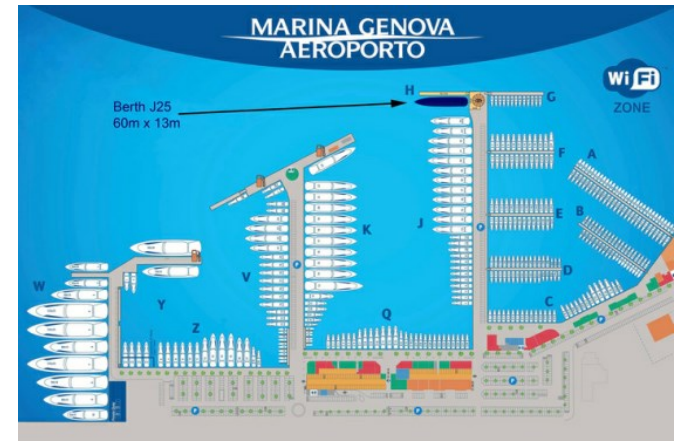

# MARINA GENOVA AEROPORTO BERTH J25

MARINA GENOVA AEROPORTO BERTH J25

# SPECIFICATION.

Asking price  
EUR 2,400,000

Lease duration  
until 2052

Maximum length  
60m (196.9ft)

Maximum beam  
13m (42.6ft)

Berth number  
J25

Port name and location  
Marina Genova Aeroporto, Genoa, Italy

[View berth on website](#)

# MARINA GENOVA

MARINA GENOVA AEROPORTO BERTH J25

Berth J25  
60m x 13m