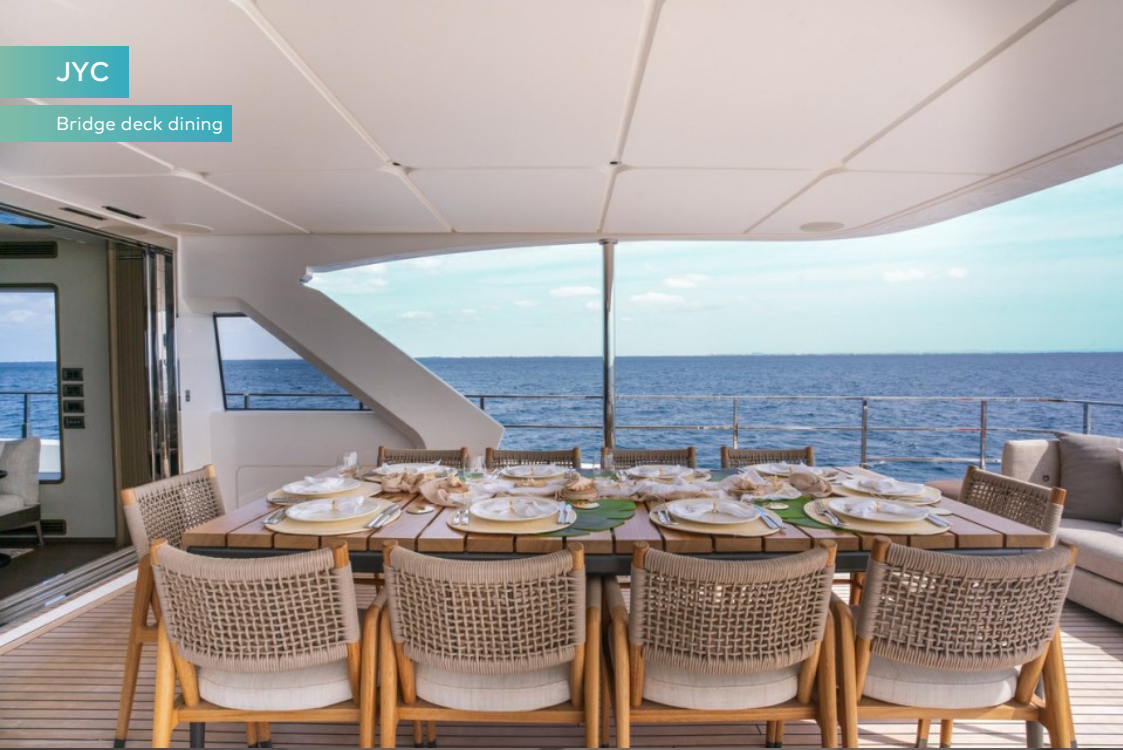

JYC

Bridge deck dining