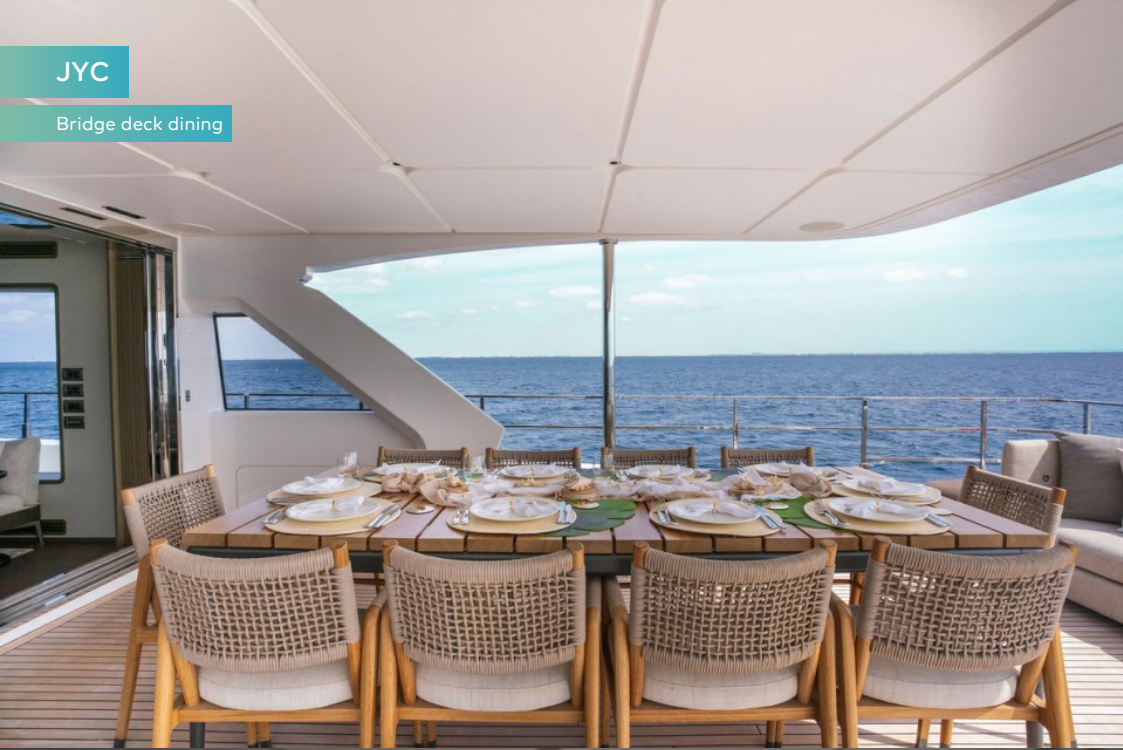

When you charter JYC, you will discover four decks of living space with a seamless inside-outside flow to give you spacious sunbathing areas, party bars, eating spaces and generous cabins. Her beautiful, modern interior comes systems and air conditioning, so you are guaranteed a cool, calm, and comfortable voyage.

Dining ashore in a glamorous restaurant is a lot of fun, and then have the tender bring you back to the yacht to walk barefoot on the smooth teak deck and feel the breeze on your face. A charter on JYC allows you to immerse in your destination and then step away from the crowds, into the peace of being at sea – and tomorrow you will discover a new horizon.

Main deck aft

Bridge deck aft

Bridge deck aft

Bridge deck dining

JYC

Bridge deck dining

Bridge deck aft

Bridge deck aft