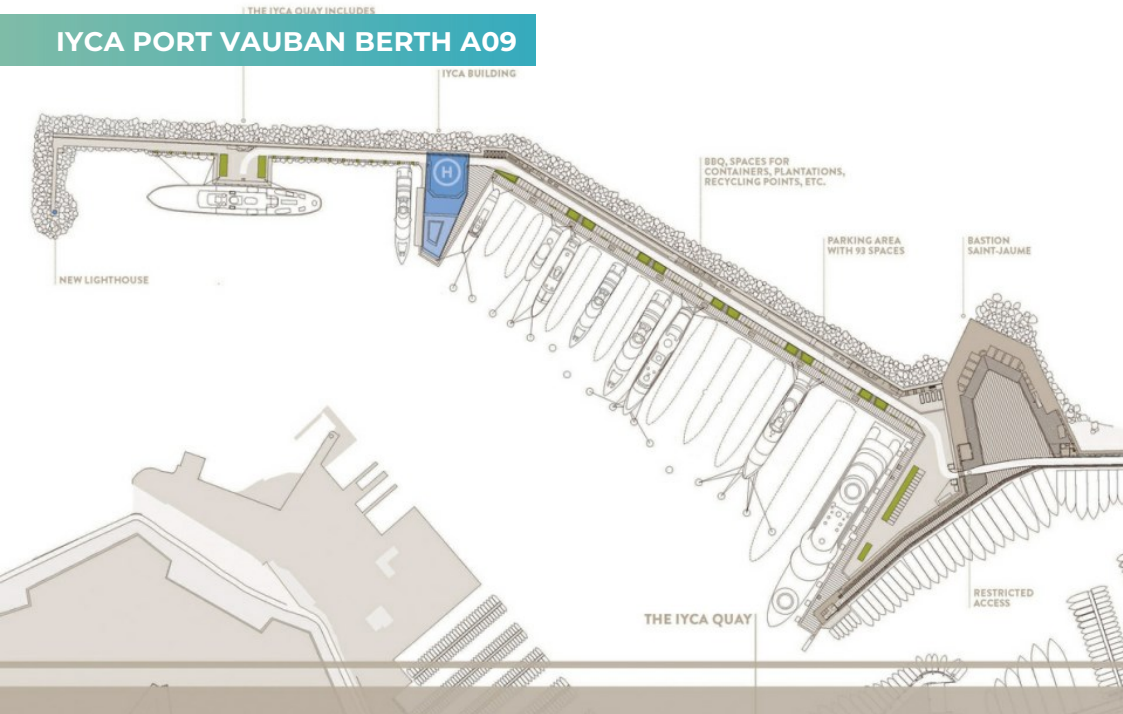

IYCA PORT VAUBAN BERTH A09

IYCA PORT VAUBAN BERTH A09

SPECIFICATIONS.

Prix demandé
EUR 8 100 000

Durée du bail
10 years

Longueur maximale
90m

Largeur maximale
14m

Numéro de la place de port
A09

Nom du port et lieu
IYCA Port Vauban, Antibes, France

Places de parking
5

[Voir la place de port sur le site web](#)

[Visionner la place de port](#)

IYCA PORT VAUBAN BERTH A09

IYCA PORT VAUBAN BERTH A09

APERÇU.

We are delighted to present a selection of some of the most exclusive and prime berths for sale at the International Yacht Club d'Antibes in Port Vauban with leases for up to 18.5-years. There are options for shorter leases too (please enquire). The berths are between 80m-105m (262ft-345ft) in length and purchase of a lease means you are guaranteed use of the berth for the duration of the lease and access to a host of world-class superyacht facilities.