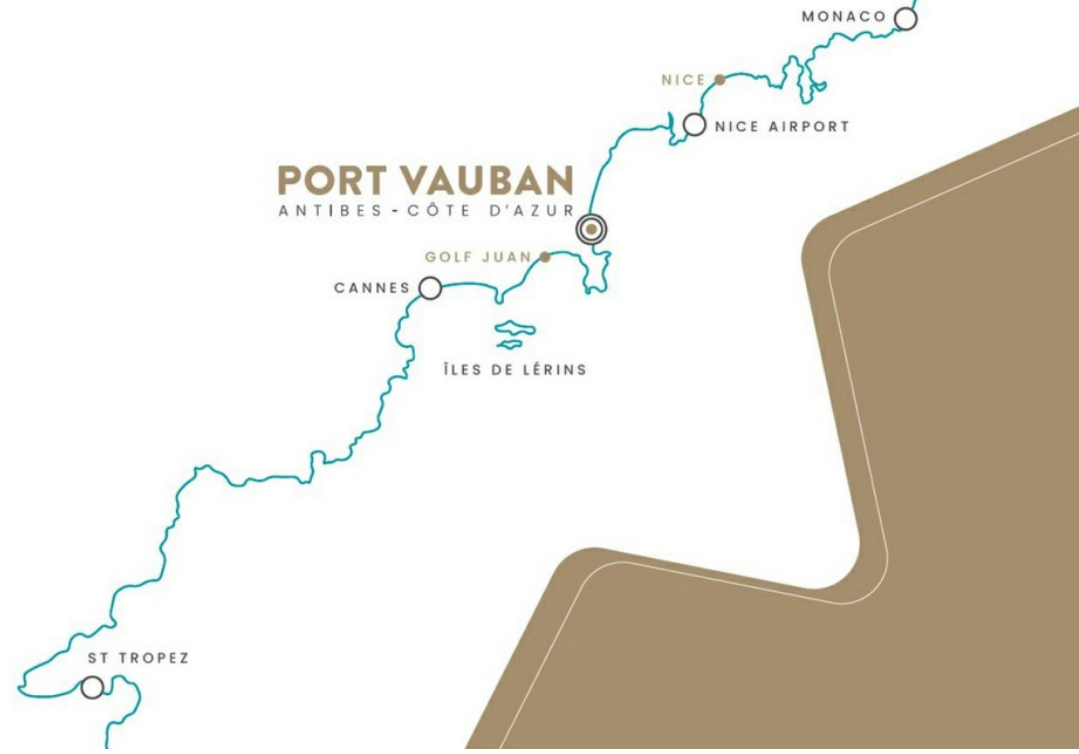

IYCA PORT VAUBAN BERTH A09

IYCA PORT VAUBAN BERTH A09

SPECIFICATIONS.

Prix demandé
EUR 8 100 000

Durée du bail
10 years

Longueur maximale
90m

Largeur maximale
14m

Numéro de la place de port
A09

Nom du port et lieu
IYCA Port Vauban, Antibes, France

Places de parking
5

[Voir la place de port sur le site web](#)

[Visionner la place de port](#)

IYCA PORT VAUBAN BERTH A09

IYCA PORT VAUBAN BERTH A09

APERÇU.

We are delighted to present a selection of some of the most exclusive and prime berths for sale at the International Yacht Club d'Antibes in Port Vauban with leases for up to 18.5-years. There are options for shorter leases too (please enquire). The berths are between 80m-105m (262ft-345ft) in length and purchase of a lease means you are guaranteed use of the berth for the duration of the lease and access to a host of world-class superyacht facilities.

The International Yacht Club d'Antibes in Port Vauban lies at the very centre of the Côte d'Azur, less than 10km from Cannes to the southwest and Nice, with its international airport, to the northeast. The Côte d'Azur, in turn, lies at the heart of the Mediterranean yachting scene, both physically and spiritually. These are without question the most exclusive, sought after and prestigious berths in the world.