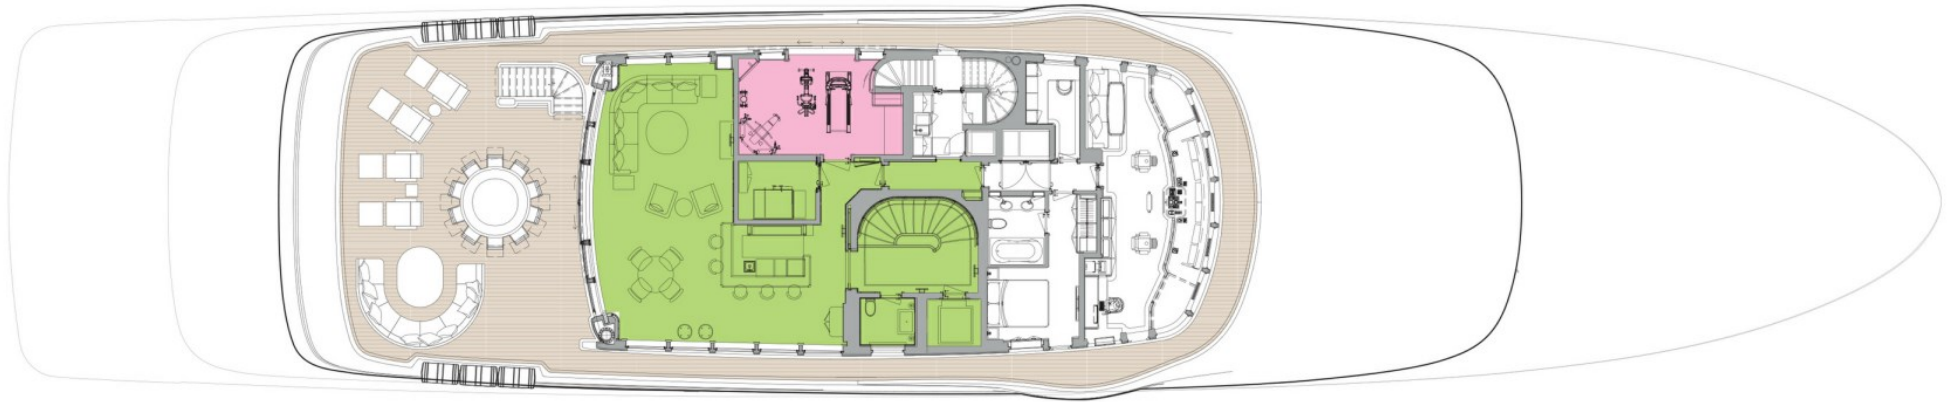

BRIDGE DECK

- GUEST AREAS
- OWNER'S SUITE
- VIP SUITE
- GUEST CABINS
- OWNER'S OFFICE
- CINEMA
- GYM
- JACUZZI