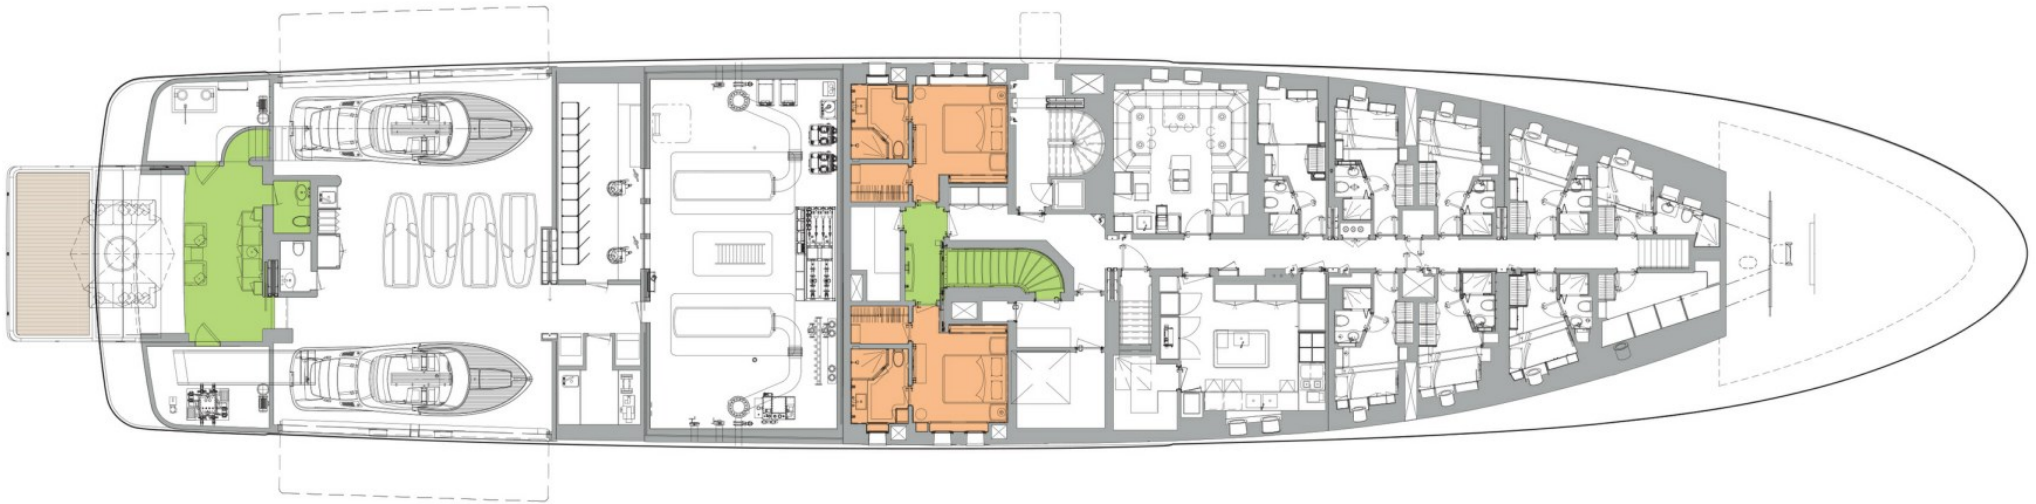

LOWER DECK

- GUEST AREAS
- OWNER'S SUITE
- VIP SUITE
- GUEST CABINS
- OWNER'S OFFICE
- CINEMA
- GYM
- JACUZZI