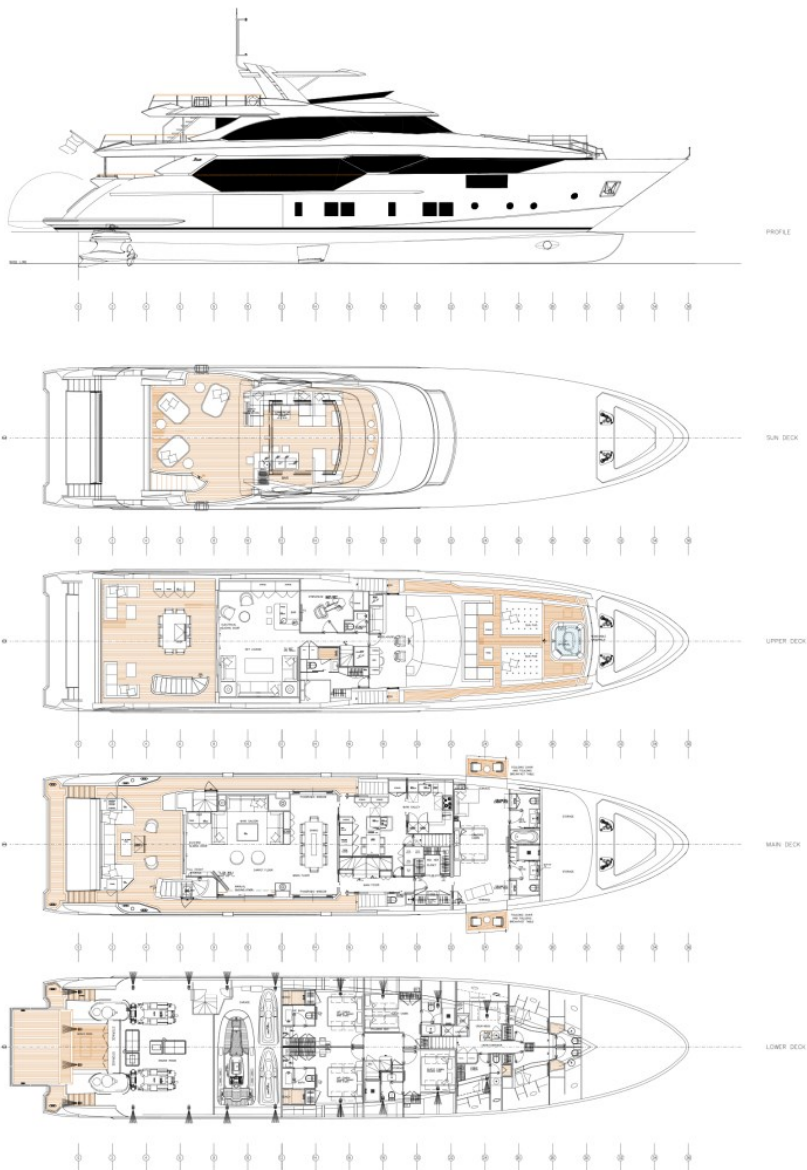

RF 102	2024/2025	1000	1000
RF 102	1000	1000	1000
RF 102	1000	1000	1000
RF 102	1000	1000	1000

RF 102
INSPIRATION
120'
Plan General / General Arrangement
RF 102 | 1000 | 1000 | 1000