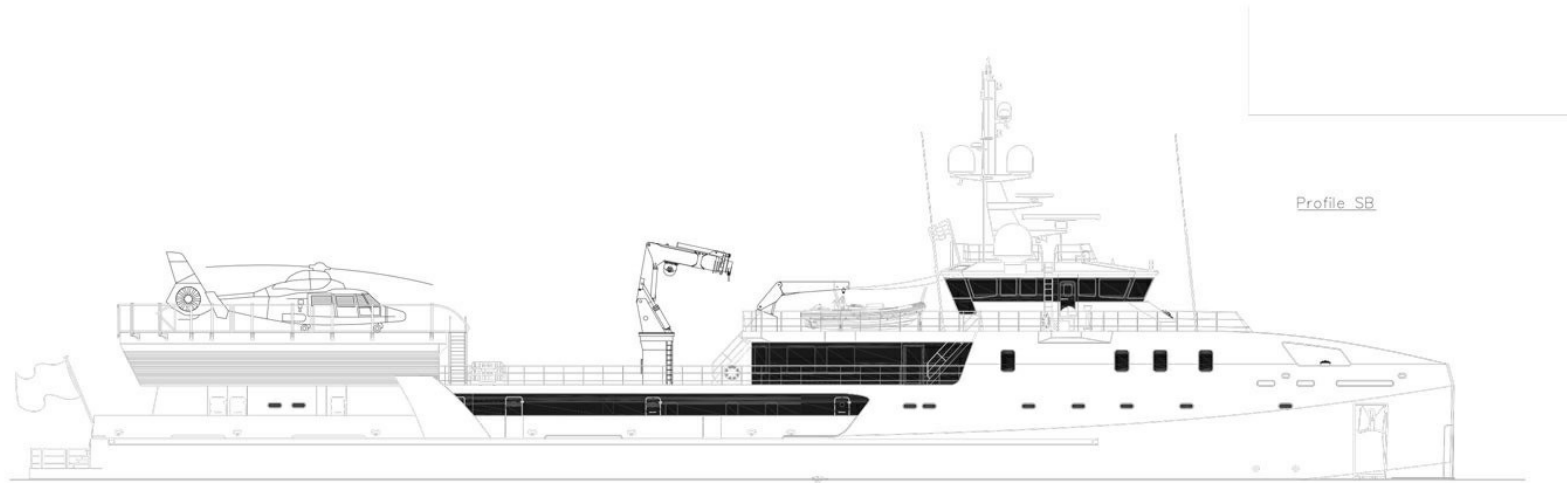

GAME CHANGER

Profile and bridge deck

GAME CHANGER

Main and lower decks

MAIN DIMENSIONS	[GA]	72.05 M
LENGTH OVER ALL	[LOA]	71.95 M
LENGTH WATERLINE	[LWL]	11.68 M
BEAM OVER ALL	[BOA]	4.00 M
DRAUGHT DESIGN	[T]	