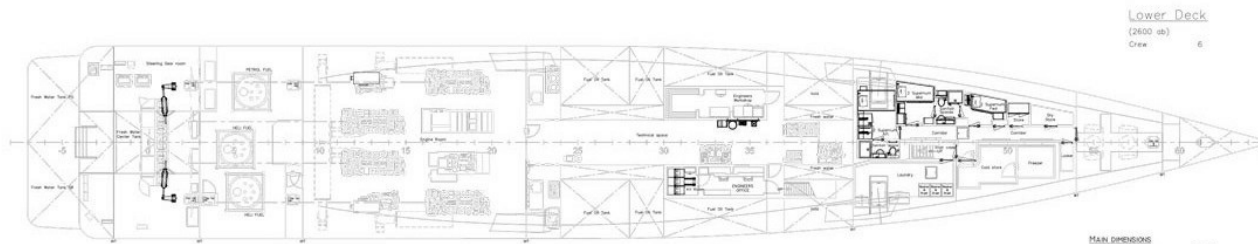

GAME CHANGER

Profile and bridge deck

GAME CHANGER

Main and lower decks

MAIN DIMENSIONS	[GA]	72.05 M
LENGTH OVER ALL	[LOA]	71.95 M
LENGTH WATERLINE	[LWL]	11.68 M
BEAM OVER ALL	[BOA]	4.00 M
DRAUGHT DESIGN	[T]	