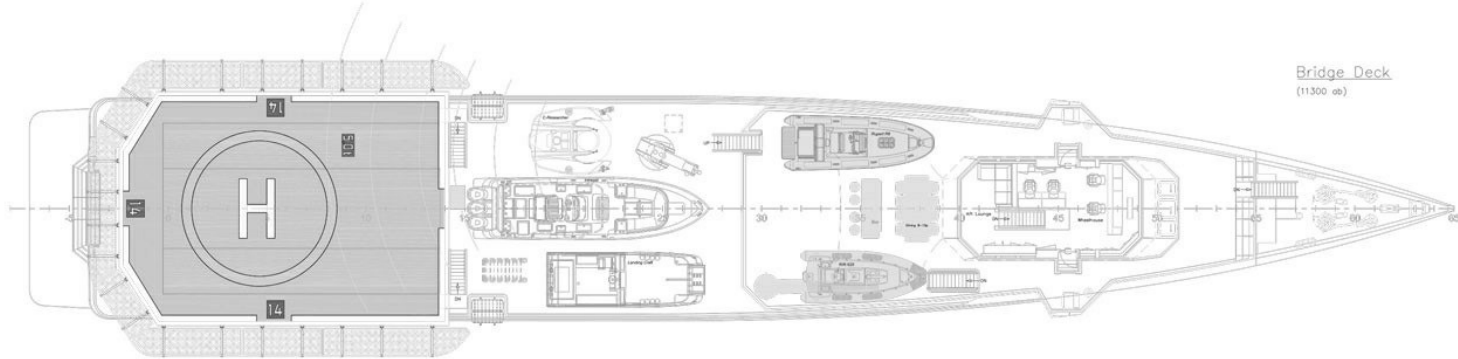

GAME CHANGER

Profile and bridge deck

GAME CHANGER

Main and lower decks

MAIN DIMENSIONS	[GA]	72.05 M
LENGTH OVER ALL	[LOA]	71.95 M
LENGTH WATERLINE	[LWL]	11.68 M
BEAM OVER ALL	[BOA]	4.00 M
DRAUGHT DESIGN	[T]	