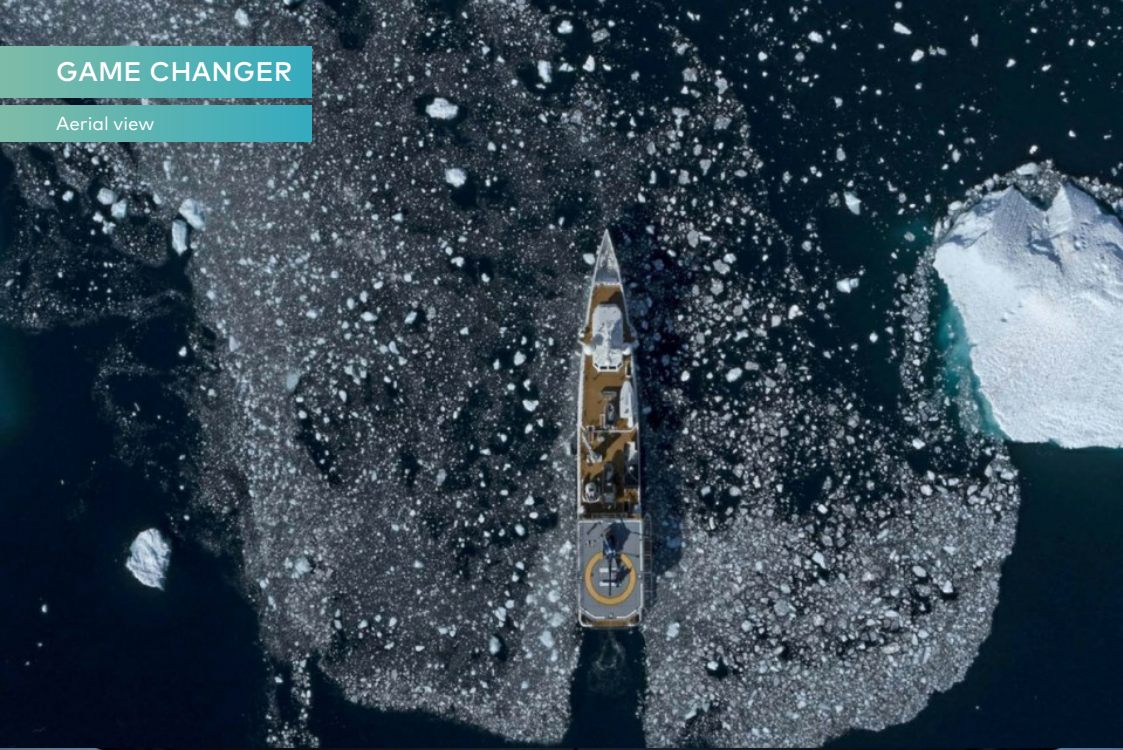

Aerial view

Main deck dining area

GAME CHANGER

Aerial view