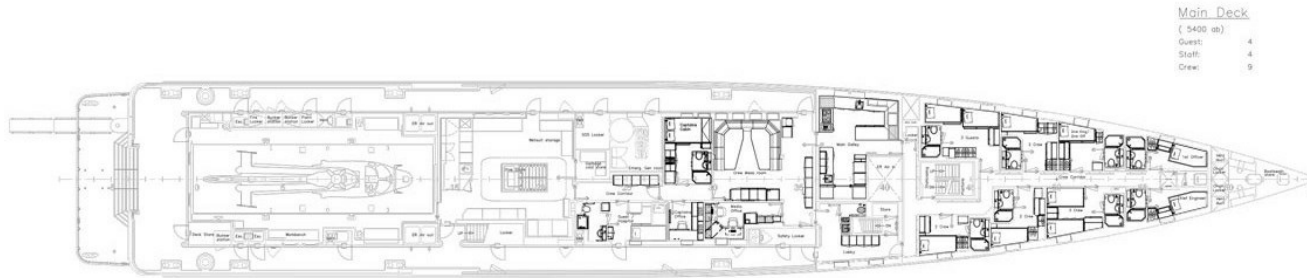

GAME CHANGER

Profile and bridge deck

GAME CHANGER

Main and lower decks

MAIN DIMENSIONS	[GA]	72.05 M
LENGTH OVER ALL	[LOA]	71.95 M
LENGTH WATERLINE	[LWL]	11.68 M
BEAM OVER ALL	[BOA]	4.00 M
DRAUGHT DESIGN	[T]	