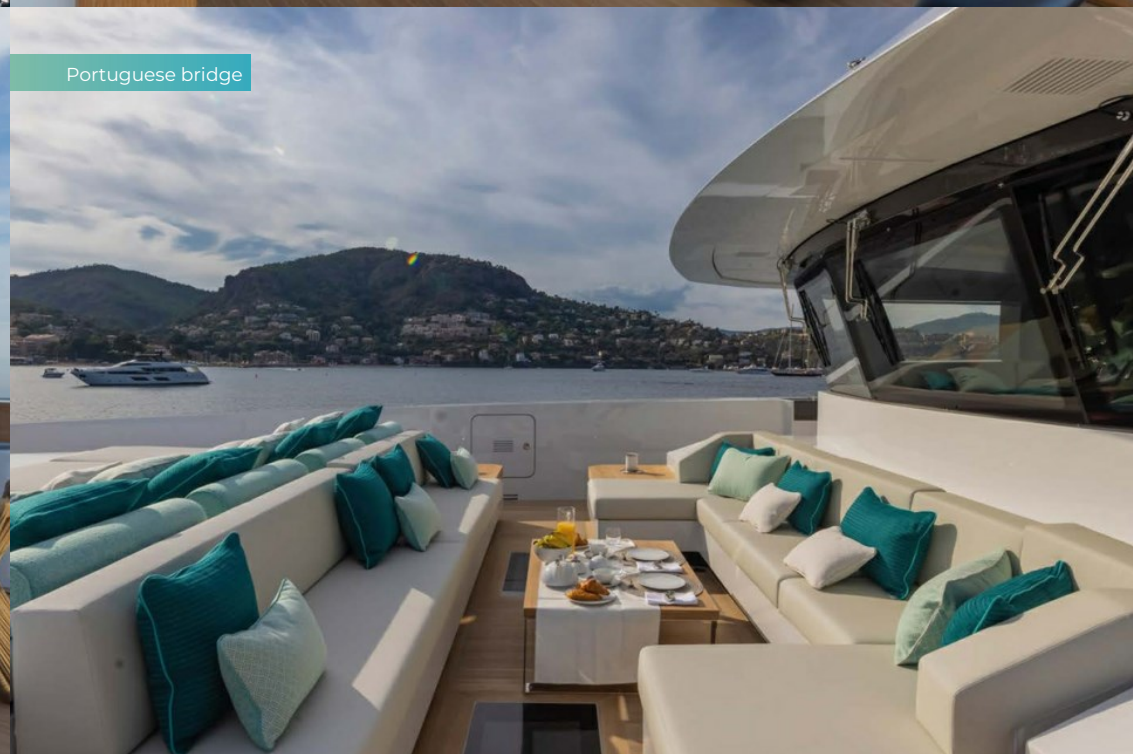

Portuguese bridge