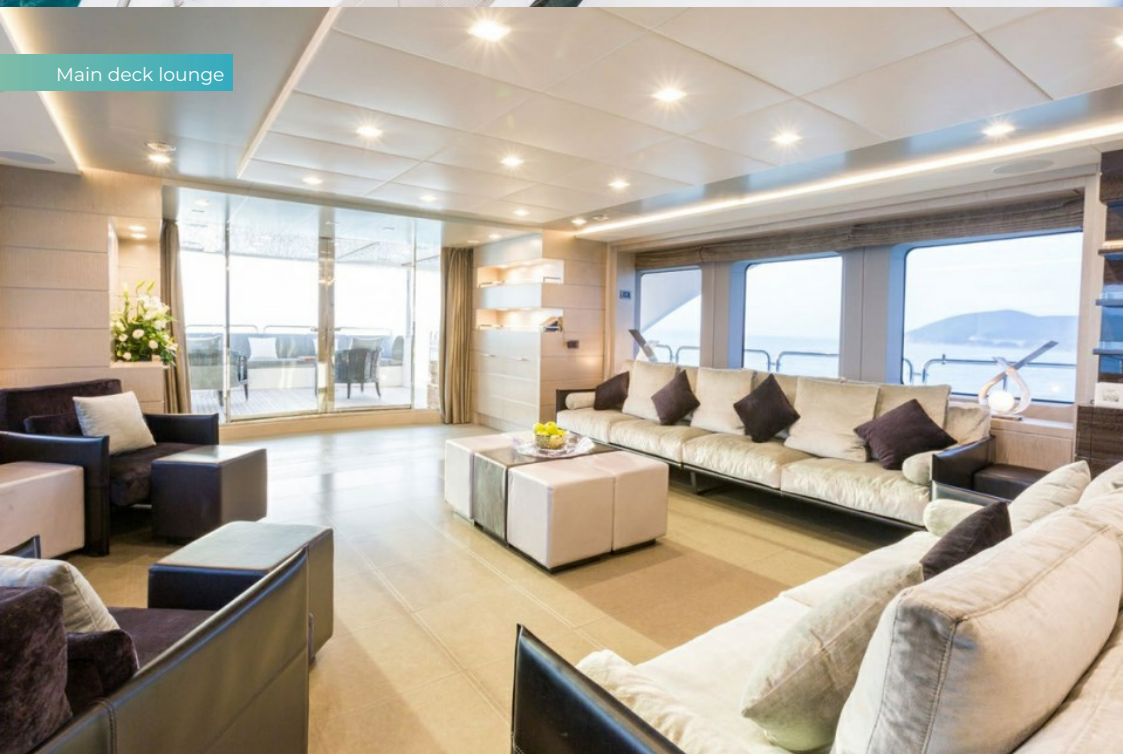

Main deck lounge