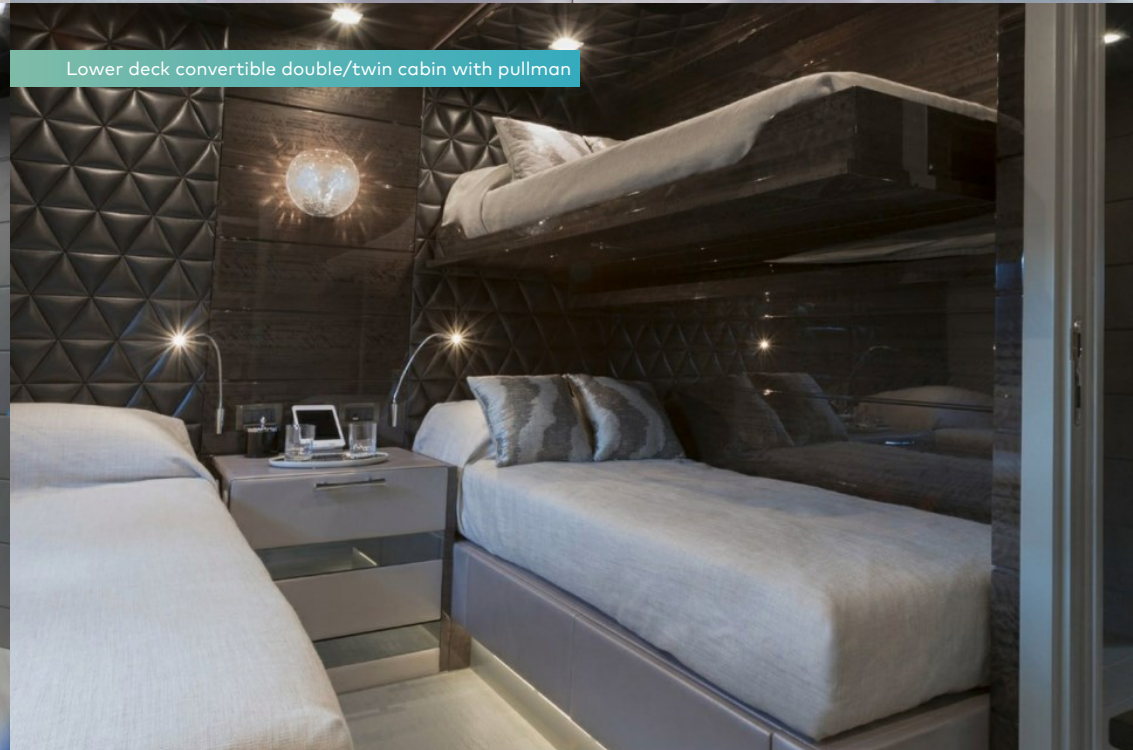

Lower deck convertible double/twin cabin with pullman