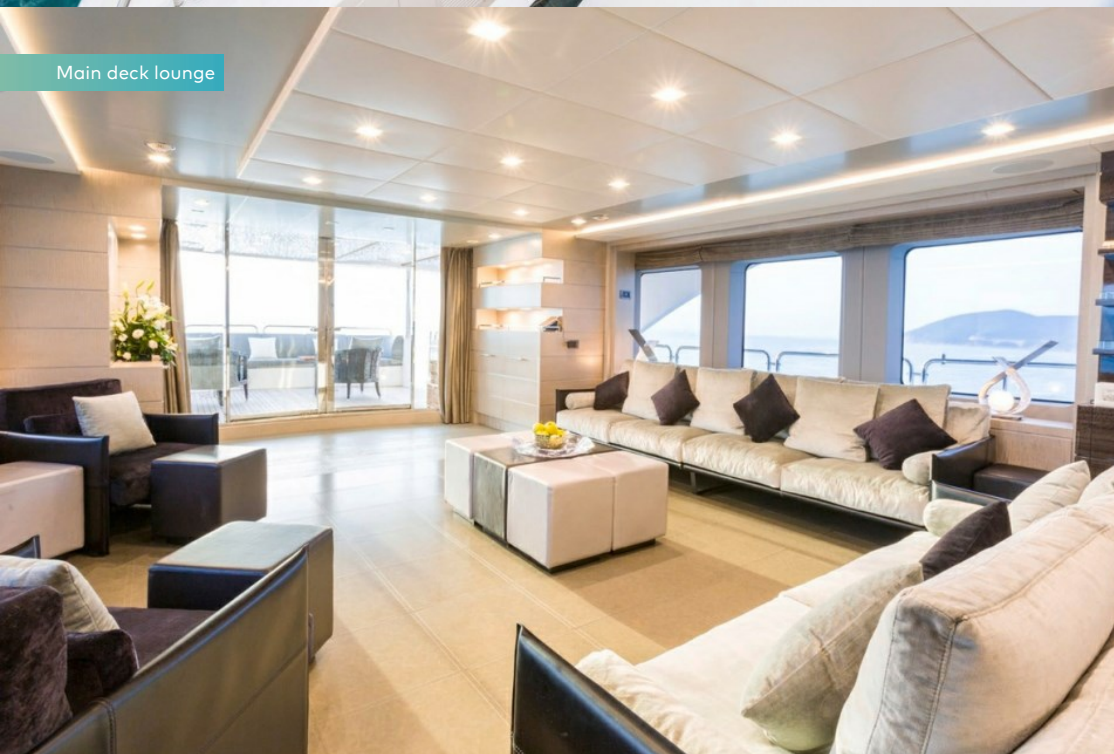

Main deck lounge