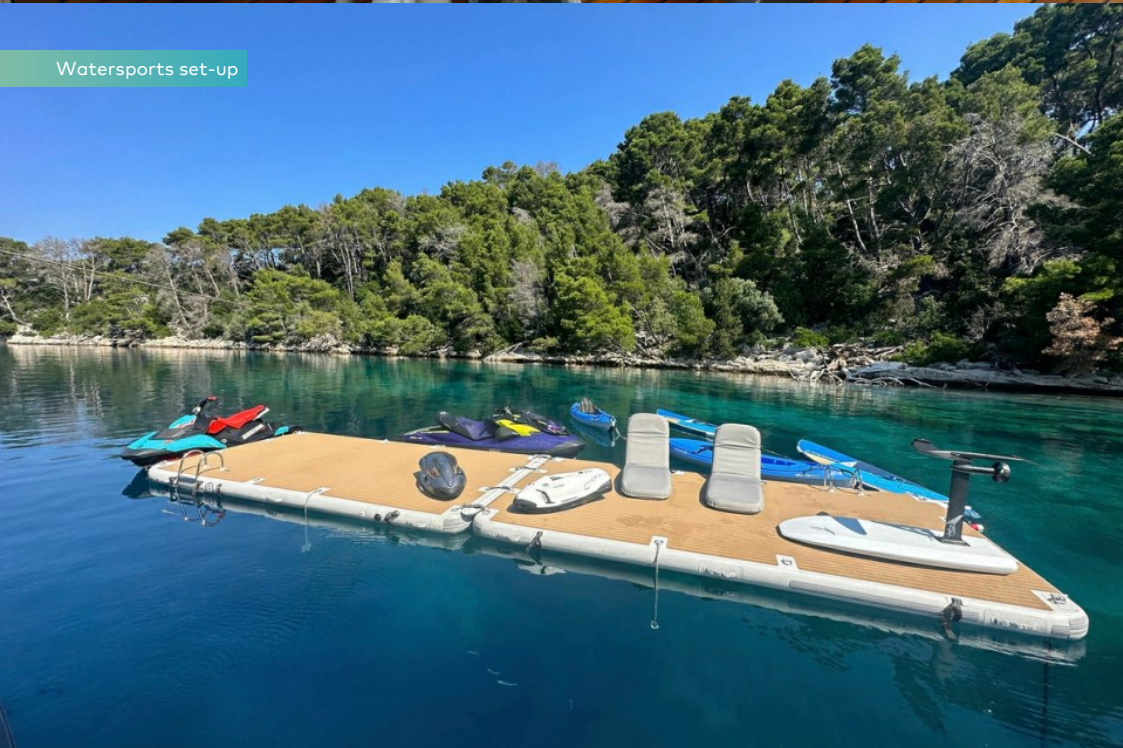

Her decks are capacious with sun pads and al fresco dining areas on her top deck, lounging and seating areas with a bar on her bridge deck, and large al fresco dining area on her main deck aft. Her bridge deck and main deck lounges both offer sumptuous seating areas, while an elegant dining saloon on the main deck has seating for formal dining occasions. CYAN is serviced by a dedicated crew of 11 allowing for superb living and entertaining in ultimate style.

BURGESS

Discover the difference.
burgessyachts.com

CYAN

Gym equipment

Jacuzzi

Watersports set-up

At anchor

CYAN