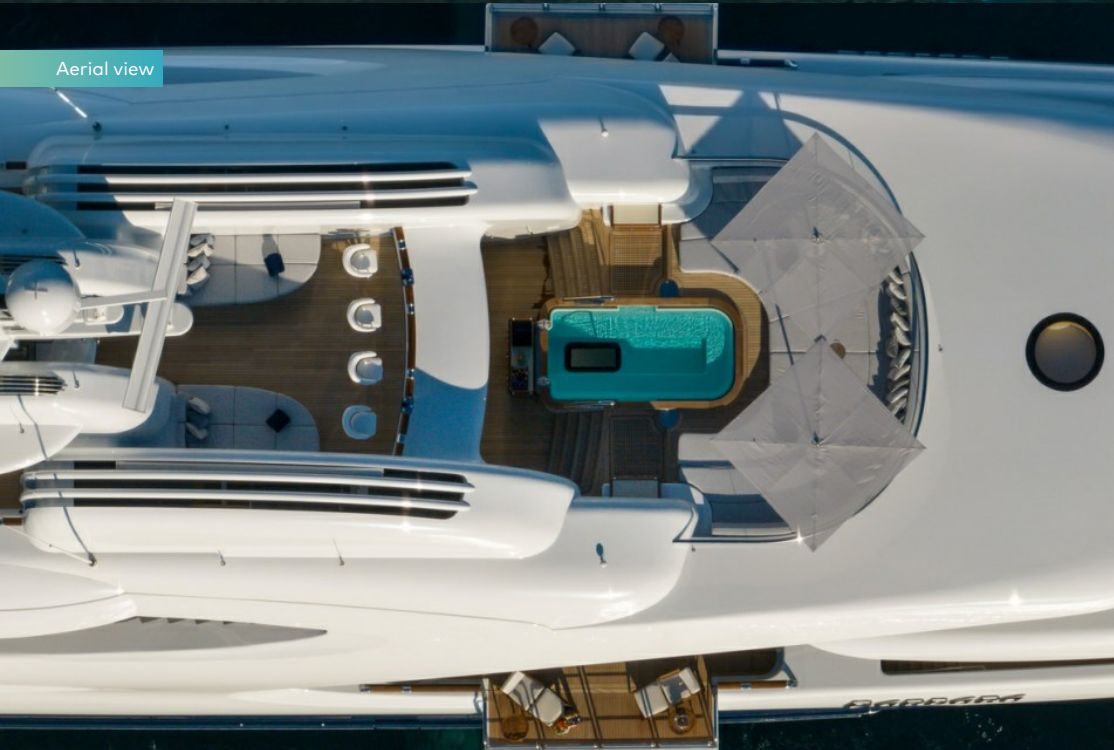

Aerial view