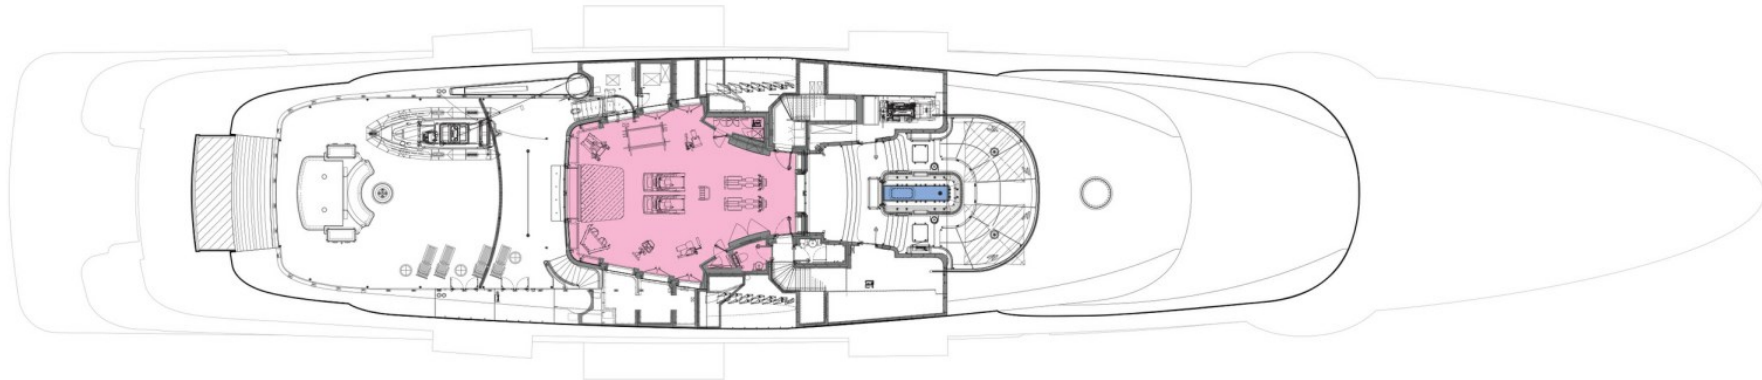

SUN DECK

- GUEST AREAS
- OWNER'S SUITE
- VIP SUITE
- GUEST SUITES
- OWNER'S OFFICE
- CINEMA
- GYM
- MASSAGE SUITE
- JACUZZI