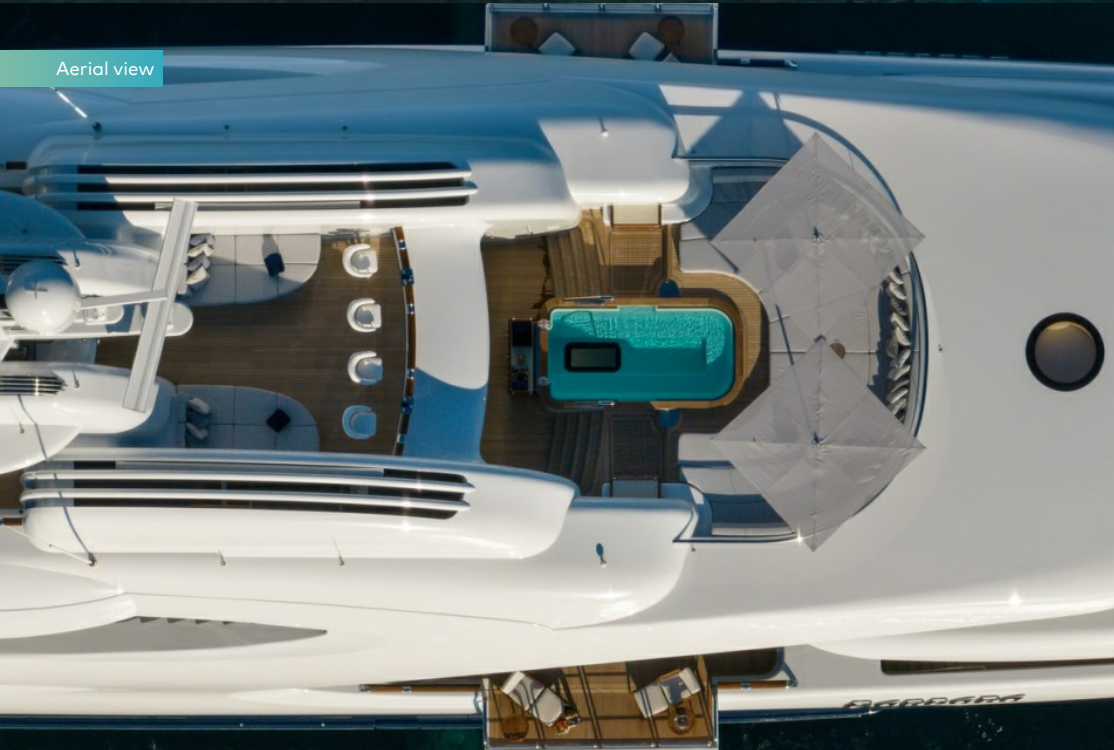

BARBARA

BARBARA

OVERVIEW.

Launched in 2017 by the highly regarded Dutch superyacht builder Oceanco, the construction of BARBARA was meticulously overseen by a very experienced owners team.

BARBARA features a distinctive layout split over six decks and an elegant, sweeping curved exterior, making extensive use of structural glass. With interior and exterior design by the renowned Sam Sorgiovanni, the versatile living area, comprises of deck spaces that easily convert into entertainment areas with a vast 'wellness' centre on the sundeck, complete with jacuzzi, fully equipped gym and a large sunbed relaxation area. The lower deck boasts a well-equipped massage and beauty salon and a generously sized cinema.

The extensive accommodation on board comprises a unique split owner's suite with stunning ocean vistas and an impressive double height study complete with port and starboard folding balconies and double height glass sliding doors. There is a double guest cabin on the upper deck, four guest cabins and a convertible full beam VIP cabin located on the main deck. Other standout features include a remarkable teak and steel sculpture that envelops the large guest elevator, a spectacular aquarium made to mirror an aquatic reef, an outdoor cinema on the sun deck and a huge lazarette ideal for a watersports enthusiast.

A fully equipped gym

An elevator serving all decks, from the lower deck to the bridge deck

Jacuzzi on the sun deck

Zero speed stabilisers to reduce any rolling motion while at anchor

Stunning 14.3m Ocean 1 chase boat

Aerial view

Aerial view

BARBARA

SPECIFICATION.

Length
88.5m (290.4ft)

Built
2017, Oceanco, The Netherlands

Interior designer
Sam Sorgiovanni

Beam
14.5m (47.6ft)