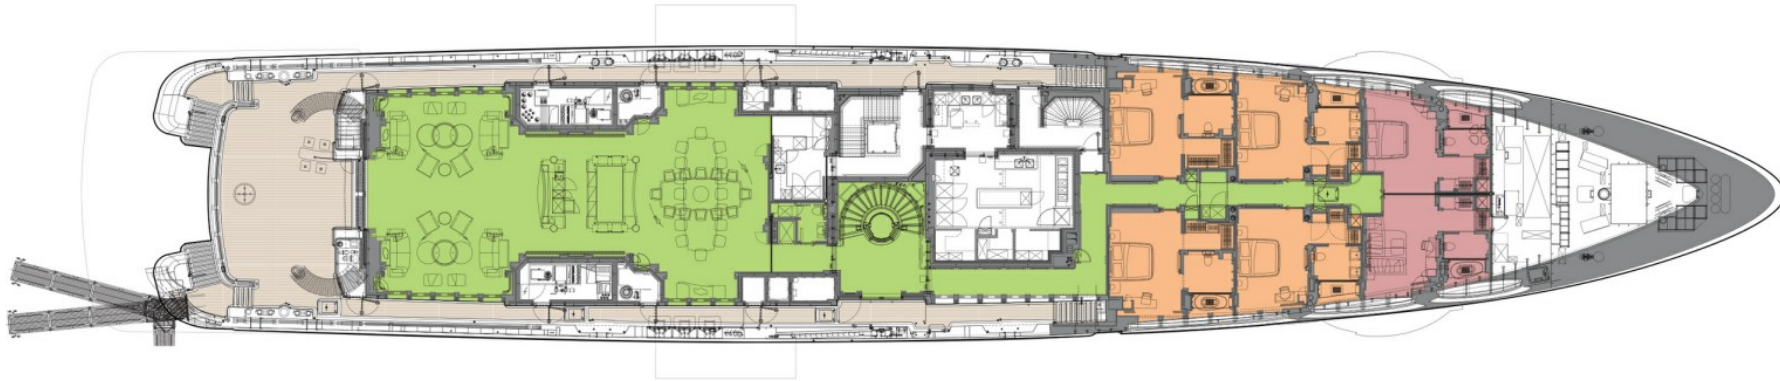

MAIN DECK

- GUEST AREAS
- OWNER'S SUITE
- VIP SUITE
- GUEST SUITES
- OWNER'S OFFICE
- CINEMA
- GYM
- MASSAGE SUITE
- JACUZZI