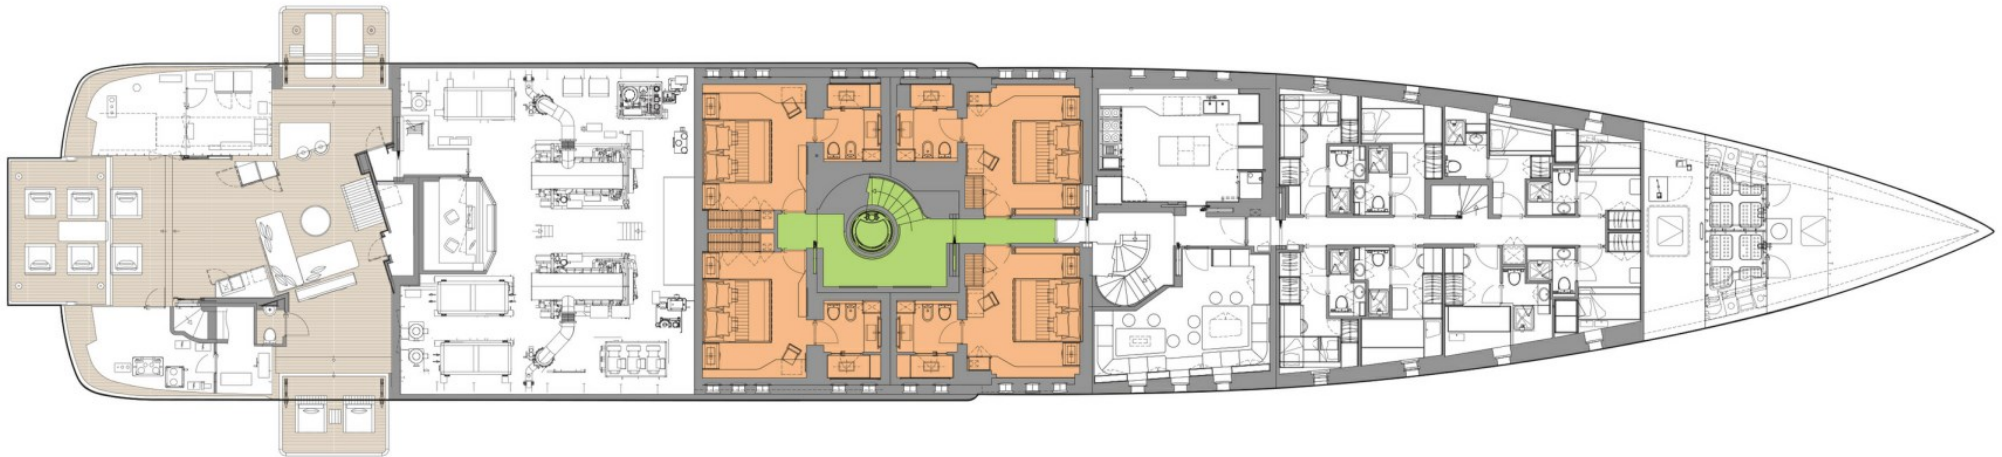

LOWER DECK

- GUEST AREAS
- MASTER SUITE
- VIP SUITE
- GUEST CABINS
- HOSPITAL
- GYM
- JACUZZI