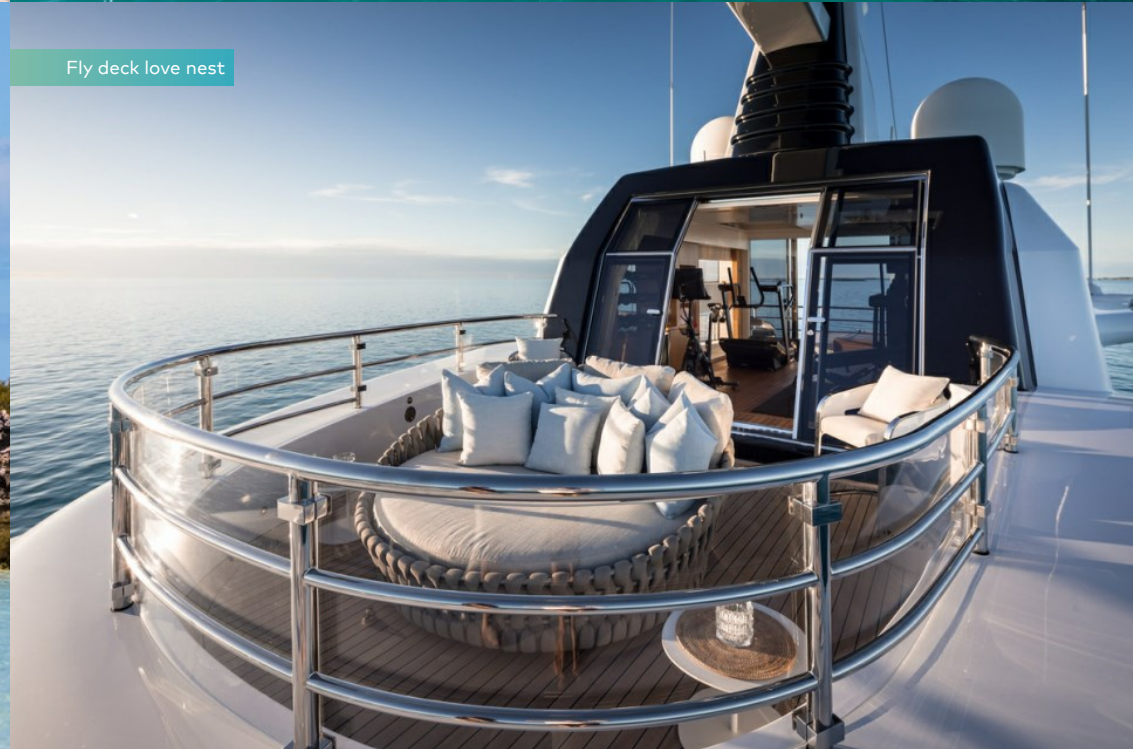

Fly deck love nest