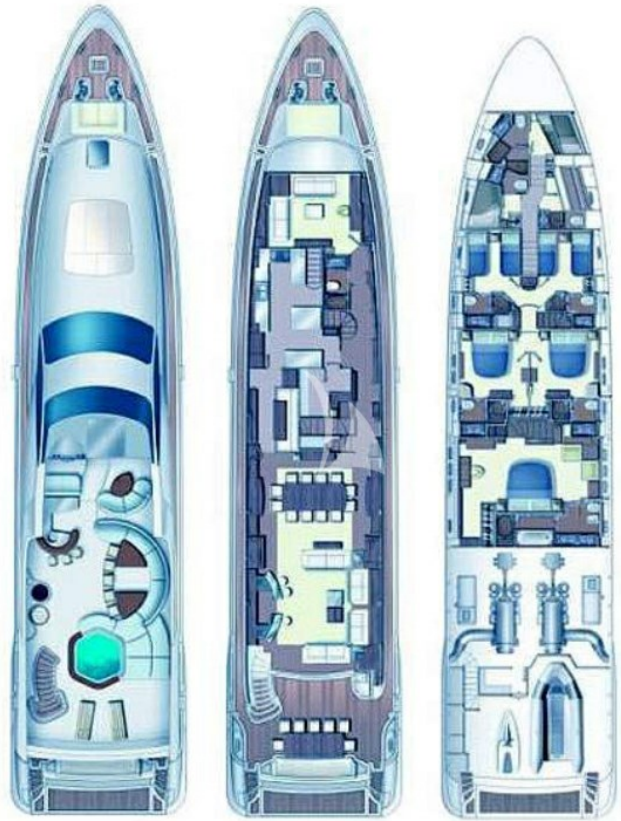

ARTEMY

ARTEMY

OVERVIEW.

ARTEMY is a luxury yacht of 34.4m which was built on 2008 by Azimut. She has six luxury rooms and she can accommodate up to twelve guests, including a master cabin, three double cabins and 2 twin cabins with both pullman beds. She has a large swim platform, making the water easily accessible. You'll find multiple sunbathing areas, with beds up on the foredeck as well as around the sun deck jacuzzi.

Key features

Recently refitted

Cantieri capelli 7m towed tender

Shaded deck dining and deck areas

Jacuzzi on the sun deck

Crew with local expertise

Flexible cabin configurations

ARTEMY

SPECIFICATION.

Length
35.4m (116.1ft)

Built
2008 (refitted 2023), Azimut, Italy

Interior designer
Carlo Galeazzi

Beam
7.4m (24.3ft)

Draft
2.5m (8.2ft)

Gross tonnage
250

Cruising speed
21 knots

Inflatable tows

Snorkelling gear

ARTEMY

FITNESS & WELLNESS

Free weights

Yoga mats

BURGESS

WORLD CLASS. WORLD WIDE.