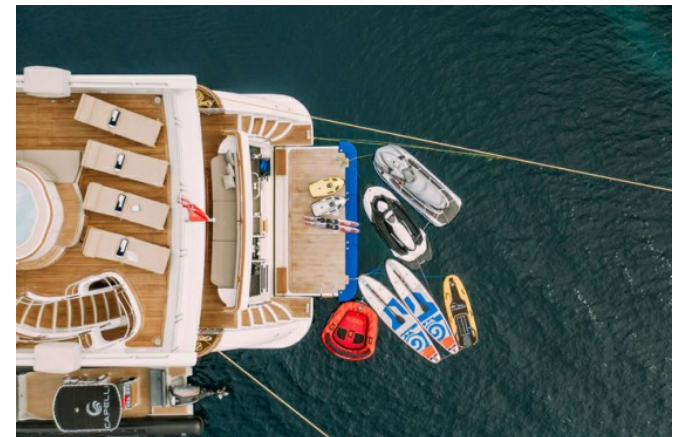

ARTEMY

SPECIFICATION.

Length
35.4m (116.1ft)

Built
2008 (refitted 2023), Azimut, Italy

Interior designer
Carlo Galeazzi

Beam
7.4m (24.3ft)

Draft
2.5m (8.2ft)

Gross tonnage
250

Cruising speed
21 knots

Maximum speed
24 knots

Fuel consumption at cruising speed
125 litres per hour

Engines
2 x 2,400hp MTU

Guests
12

No. of guest cabins
6 (4 x double, 2 x twin, 2 x additional berths)

Crew
6

[View yacht on website](#)