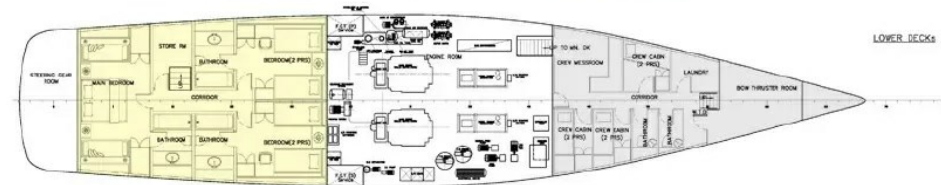

- Living Room
  Dining Room
- Owner's
  Stateroom
- Guest Cabins
- Galley
- Crew Area