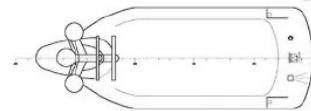

- Living Room
  Dining Room
- Owner's
  Stateroom
- Guest Cabins
- Galley
- Crew Area