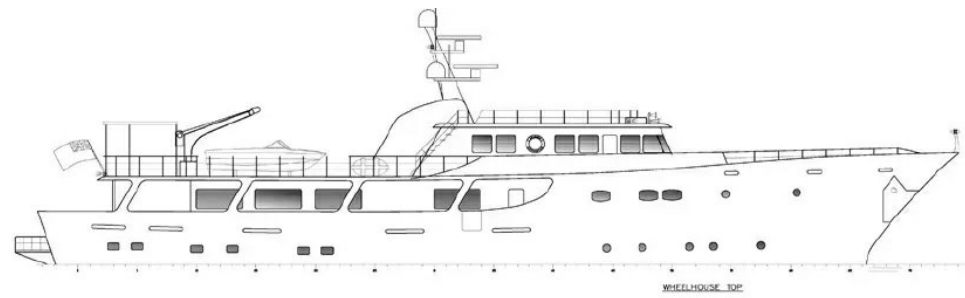

- Living Room
  Dining Room
- Owner's
  Stateroom
- Guest Cabins
- Galley
- Crew Area