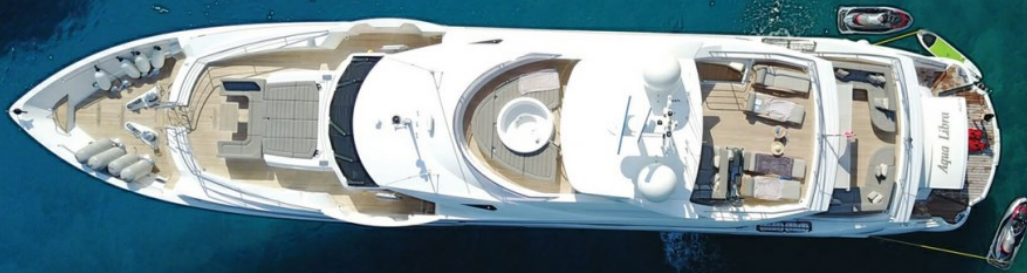

AQUA LIBRA

OVERVIEW.

Swift and spacious with her own distinctive contemporary style, the 40-metre (131ft) AQUA LIBRA is a Sunseeker 131 – the current flagship model of the iconic British brand. She has tri-deck accommodation for up to 11 guests with very ample living space inside and out, plus the benefit of remarkable performance for a yacht of this size.

Her sundeck is a fabulous place to spend the day at anchor or at sea with a big jacuzzi pool up front, sun loungers astern and a large, sociable cocktail lounge amidships, facing a sit-up bar. The hardtop above with its extendable awnings provides plenty of shade when required. It's perfect for a party and equally ideal for quiet, relaxing family time.

The upper aft deck is a dining area with a 12-seat teak table and two large L-shaped sofas astern, plus a barbecue grill. The main deck aft offers ample shade with a view over the submersible bathing platform where her watersports toys are deployed. With two RIB tenders, two jet skis, a SeaBob water scooter, a canoe, paddleboards, inflatable tows, a wakeboard and water skis in child as well as adult sizes, there's a wide range of fun for everyone on board.

Key features

Exercise equipment

Jacuzzi on the sun deck

Zero speed stabilisers to reduce any rolling motion while at anchor

Crew with local expertise

Flexible cabin configurations

AQUA LIBRA

Aerial view