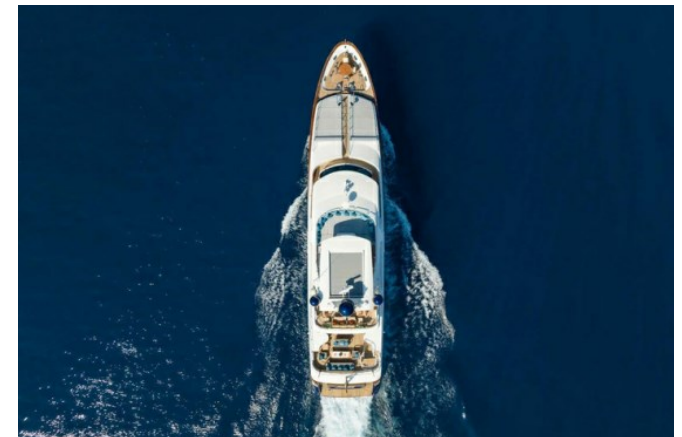

AMADEA

SPECIFICATIONS.

Longueur
35,1m

Chantier
1999 (refitted 2023), Benetti, Italy

Designer d'intérieur
Zuretti Design

Largeur
7,6m

Tirant d'eau
1,9m

Tonnage brut
247

Vitesse de croisière
12 knots

Vitesse maximale
17 knots

Consommation de carburant en vitesse de croisière
250 litres par heure

Moteurs
2 x 1 350hp Caterpillar

Invités
10

Nb de cabines invités
4 (2 x double, 2 x twin, 2 x additional berths)

Équipage
7

[Voir le yacht sur le site](#)