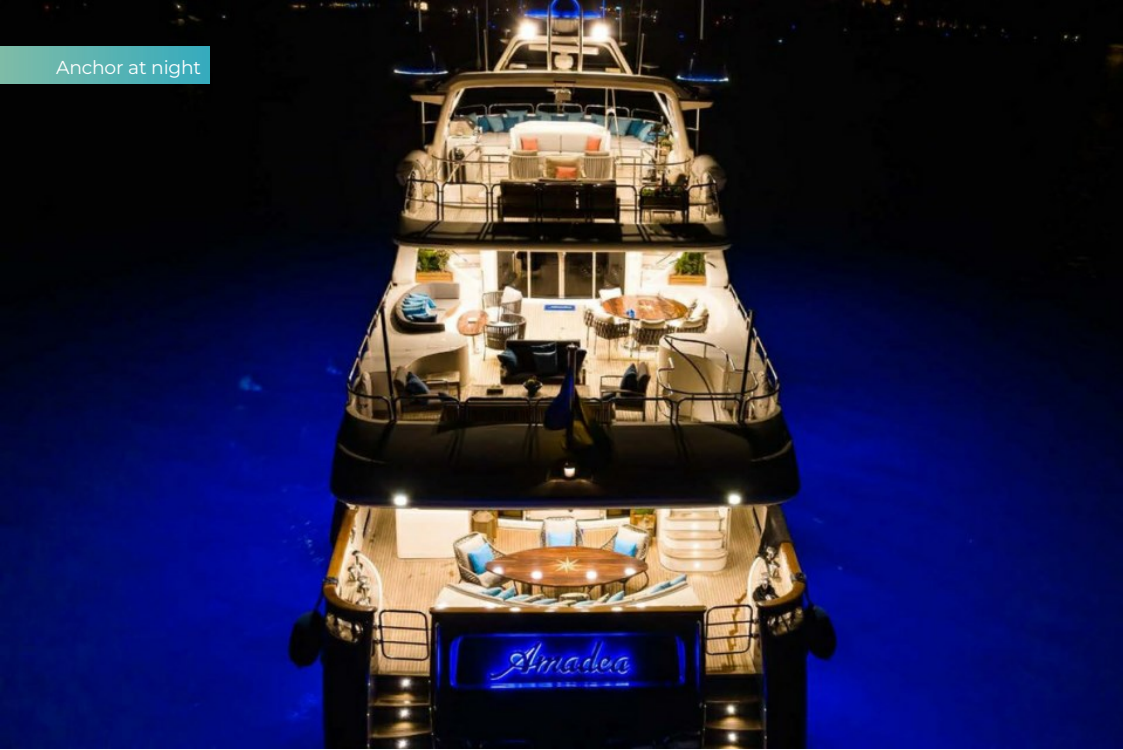

Lifestyle

AMADEA

Lifestyle

Anchor at night

BURGESS

Discover the difference.
burgessyachts.com

AMADEA

SPECIFICATIONS.